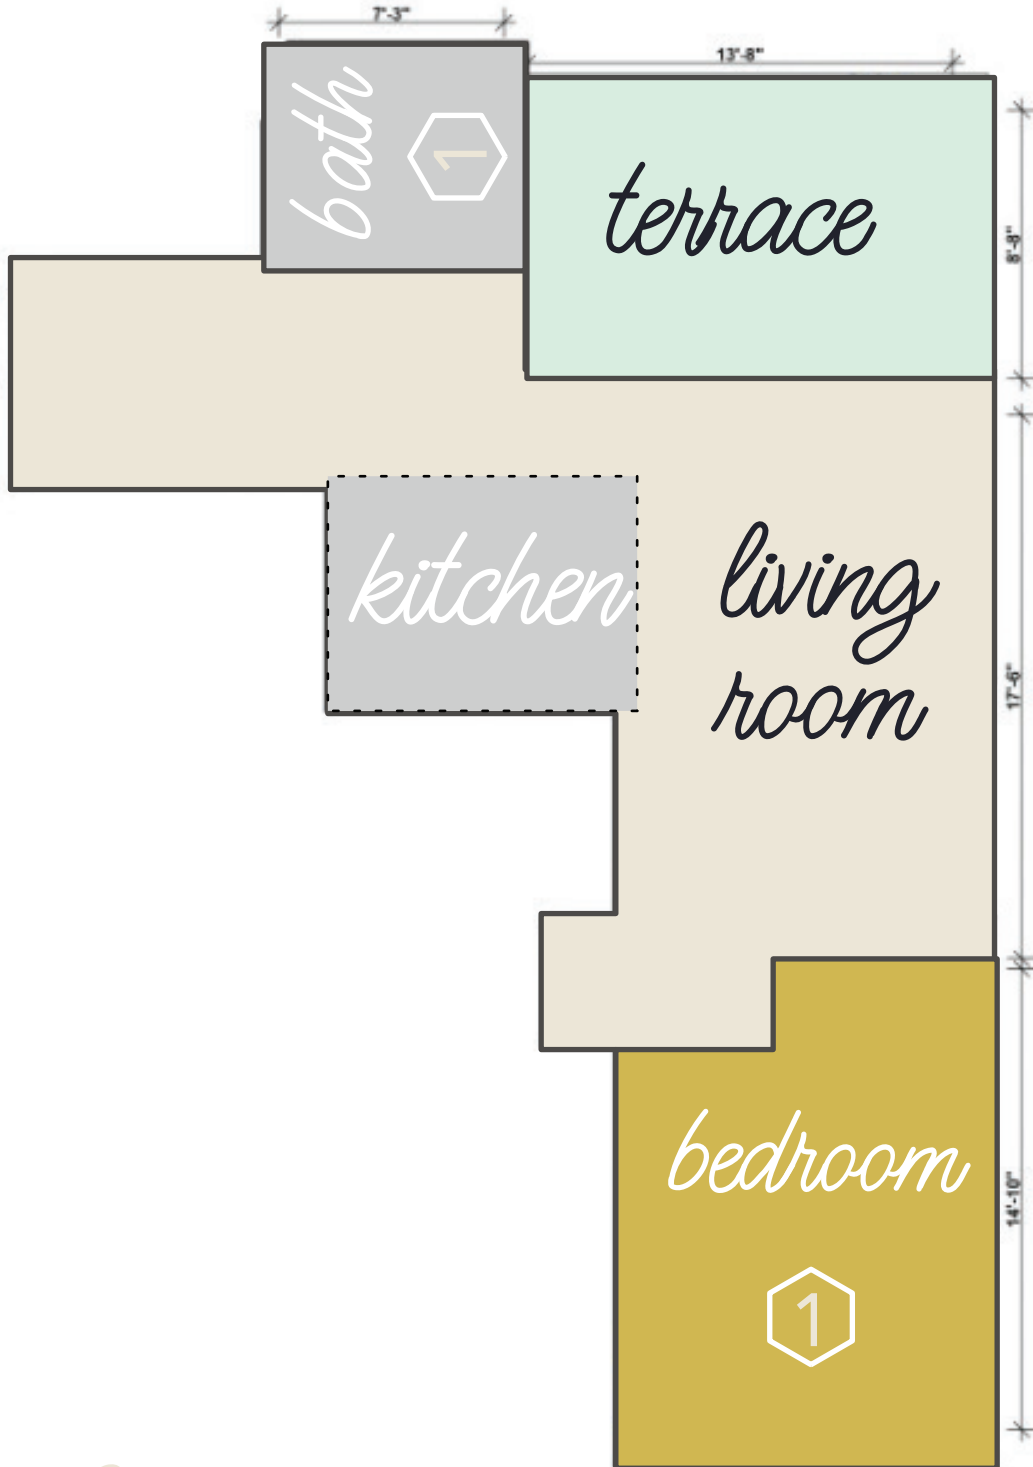

ALEXEY

635 4TH AVENUE

1 BEDROOM WITH TERRACE

UNITS: 1002

*measurements are for illustrative purposes only*

1002