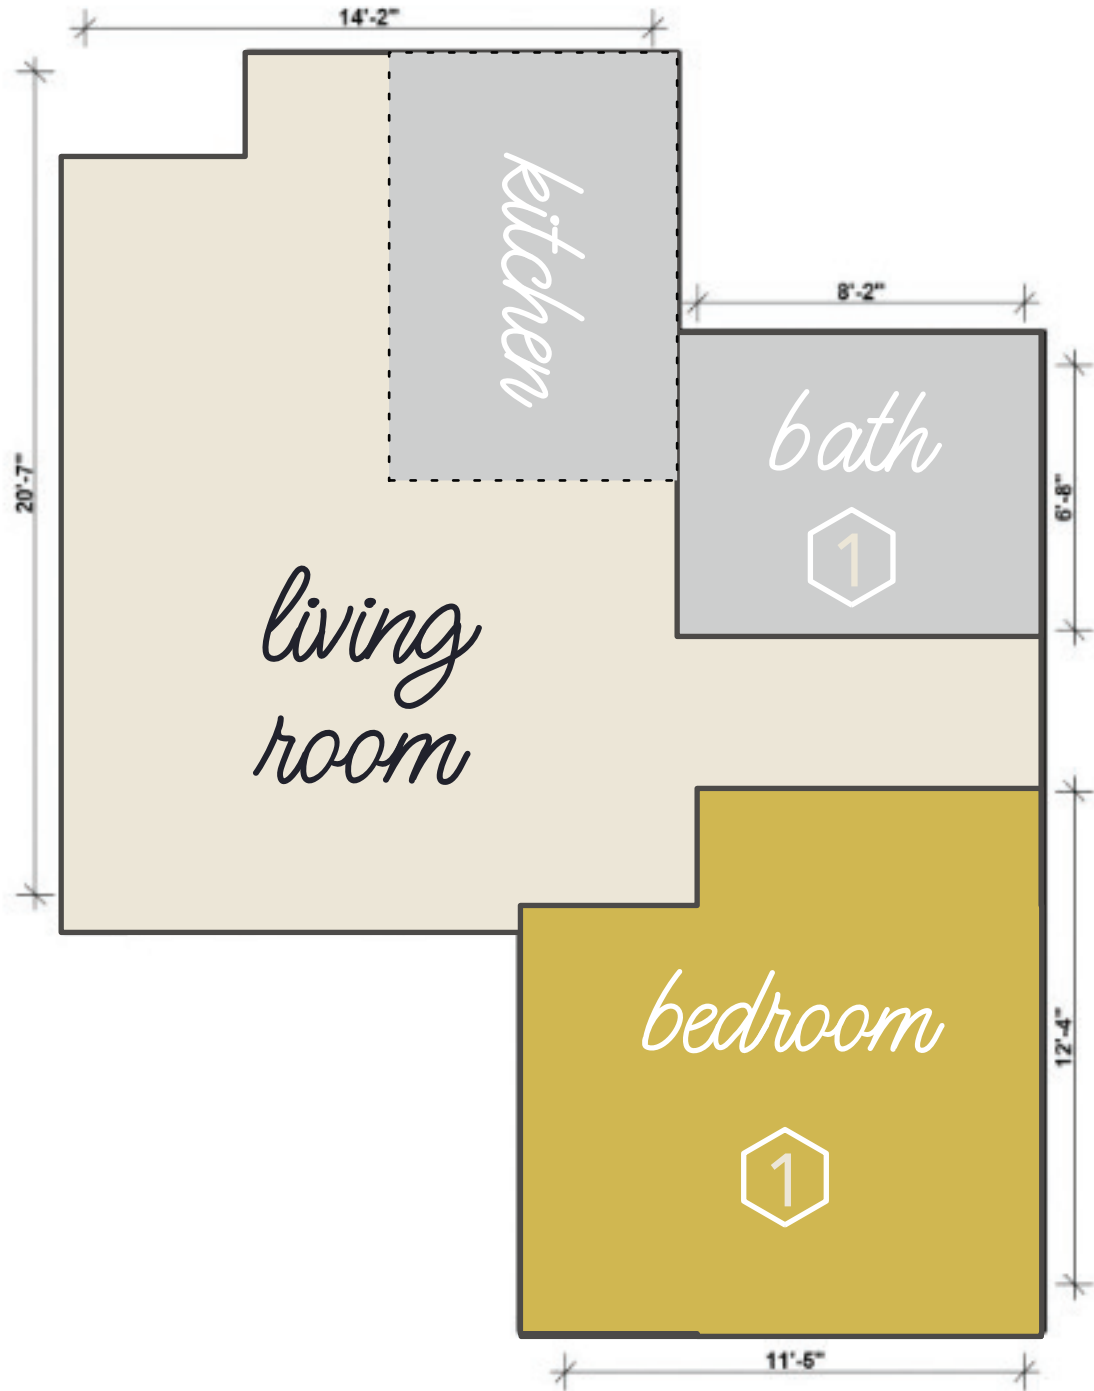

ALEXEY

635 4TH AVENUE

1 BEDROOM

UNITS: 1003 | 1103

measurements are for illustrative purposes only

1003