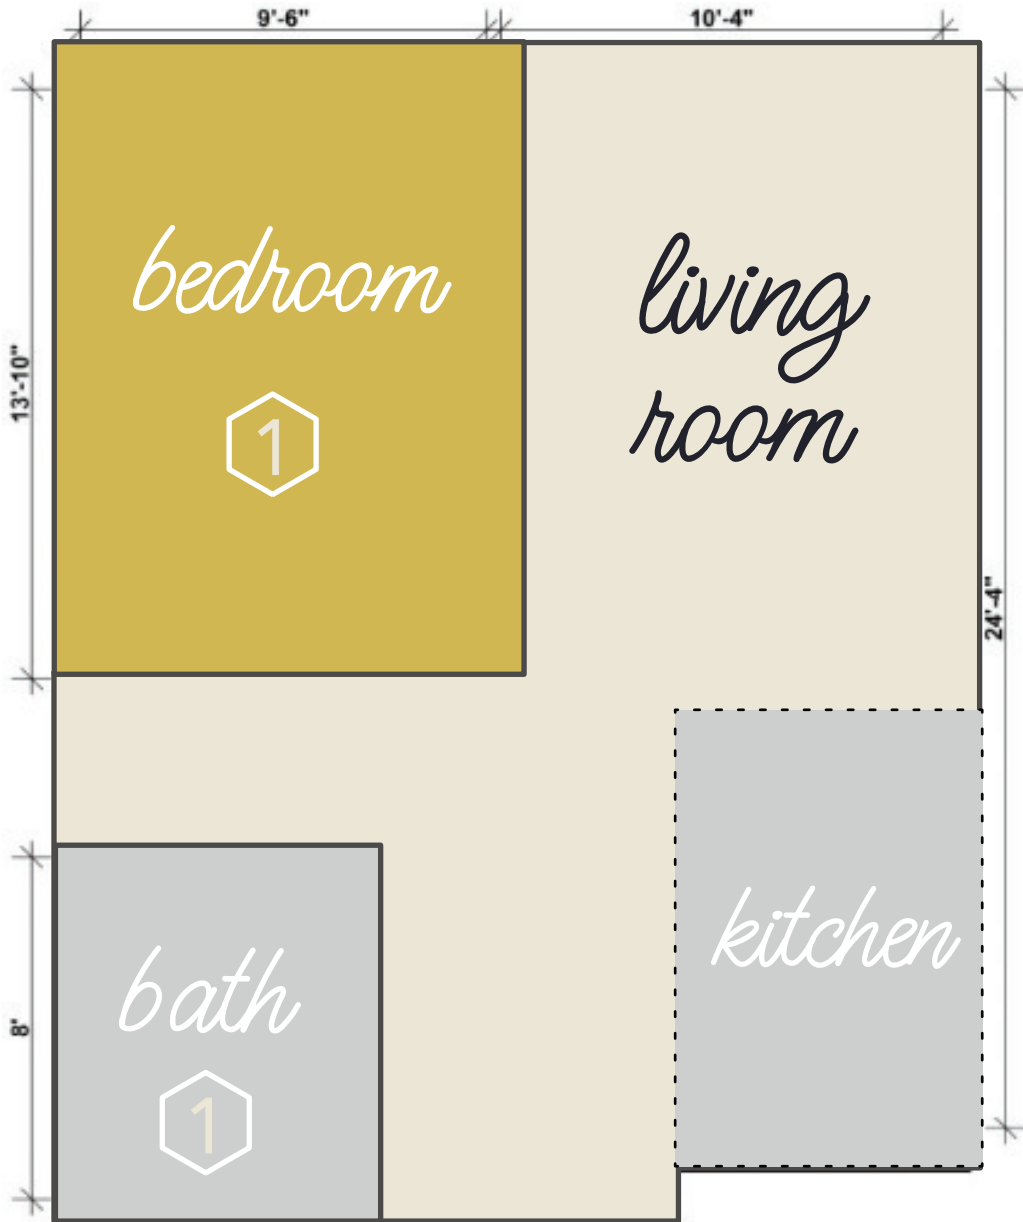

ALEXEY

635 4TH AVENUE

1 BEDROOM TYPE A

UNITS: 907 | 1007 | 1106 | 1205

measurements are for illustrative purposes only

1007