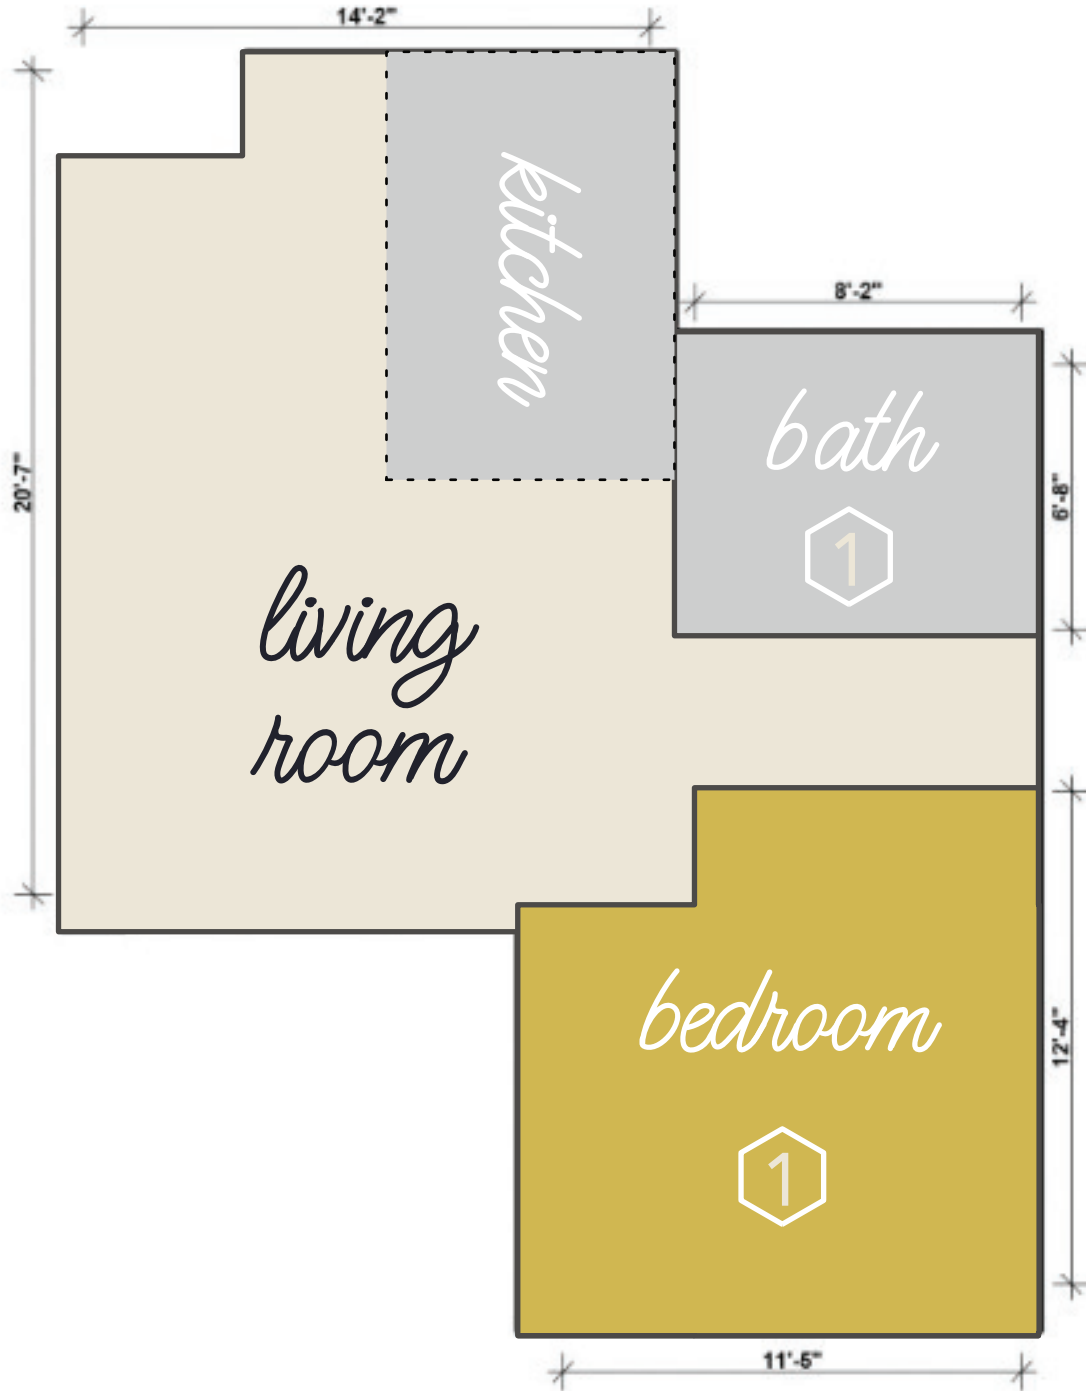

ALEXEY

635 4TH AVENUE

1 BEDROOM

UNITS: 1003 | 1103

measurements are for illustrative purposes only

1103

FIDDLER
REALTY