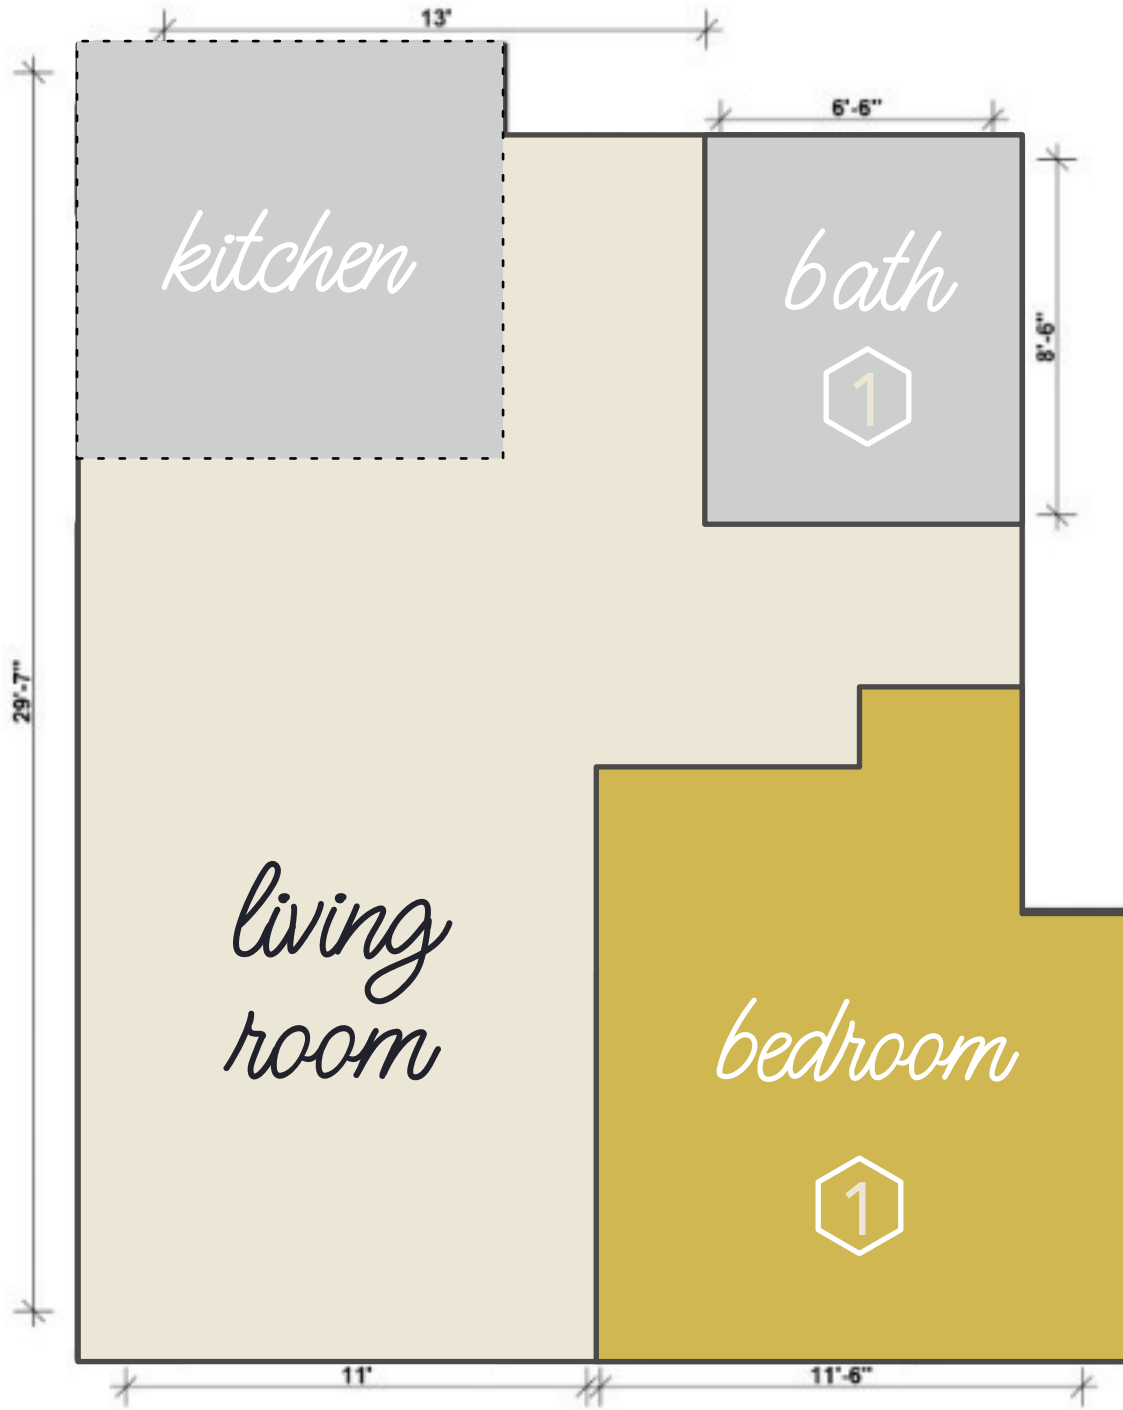

ALEXEY

635 4TH AVENUE

1 BEDROOM TYPE A

UNITS: 1104

measurements are for illustrative purposes only

1104