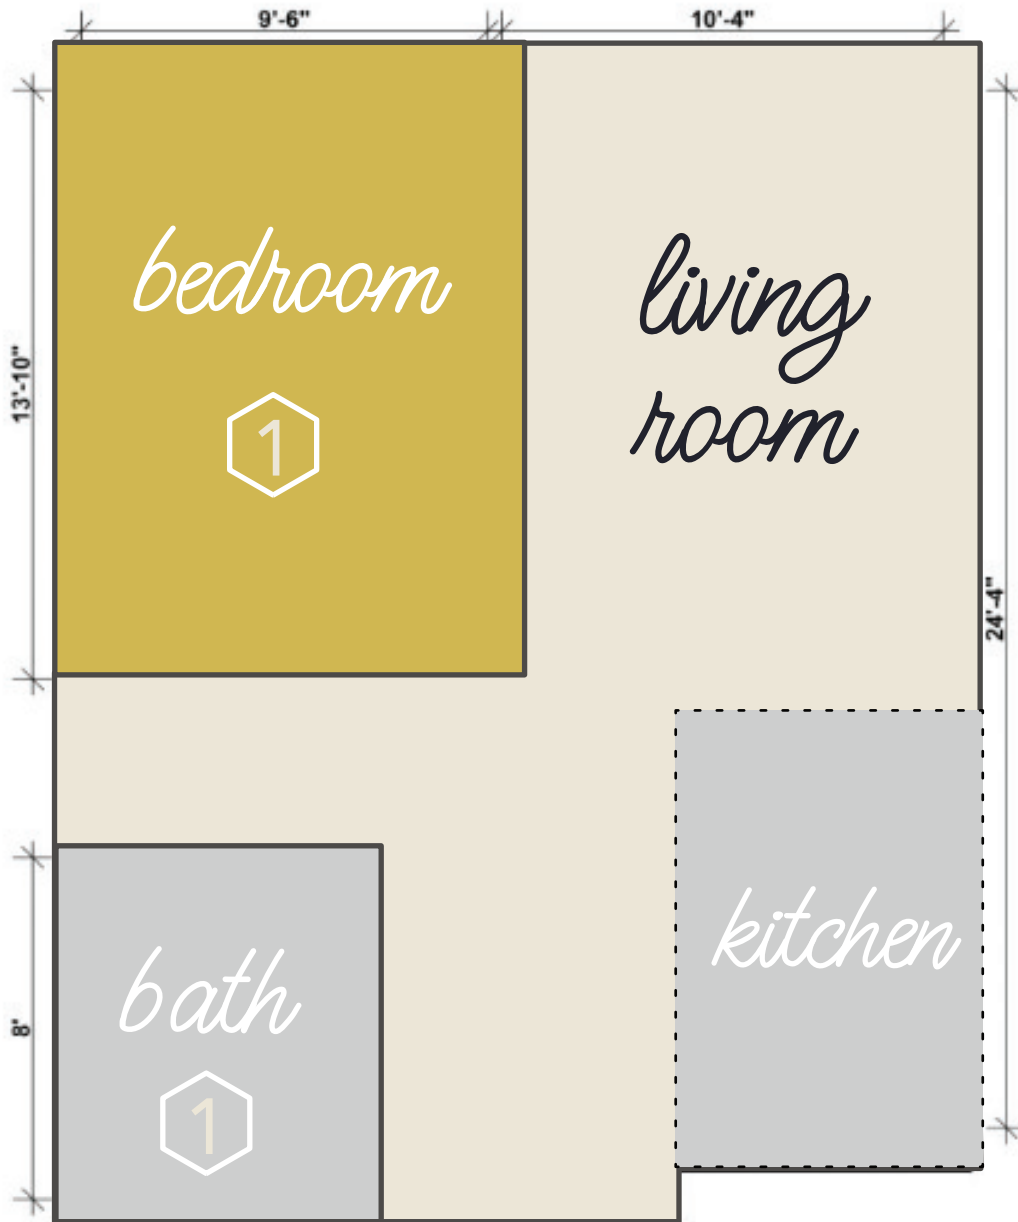

ALEXEY

635 4TH AVENUE

1 BEDROOM TYPE A

UNITS: 907 | 1007 | 1106 | 1205

*measurements are for illustrative purposes only*

1106

**FIDDLER**  
REALTY