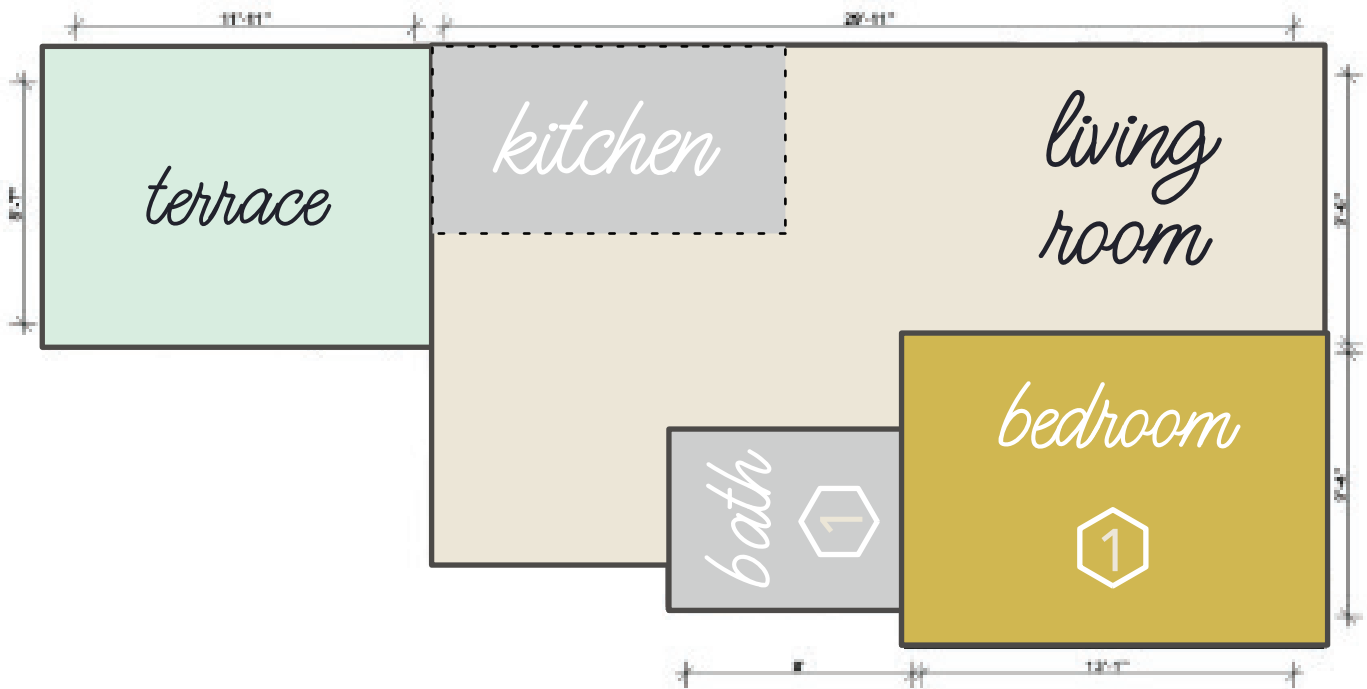

ALEXEY

635 4TH AVENUE

1 BEDROOM WITH TERRACE

UNITS: 1101 | 1201

measurements are for illustrative purposes only

1201