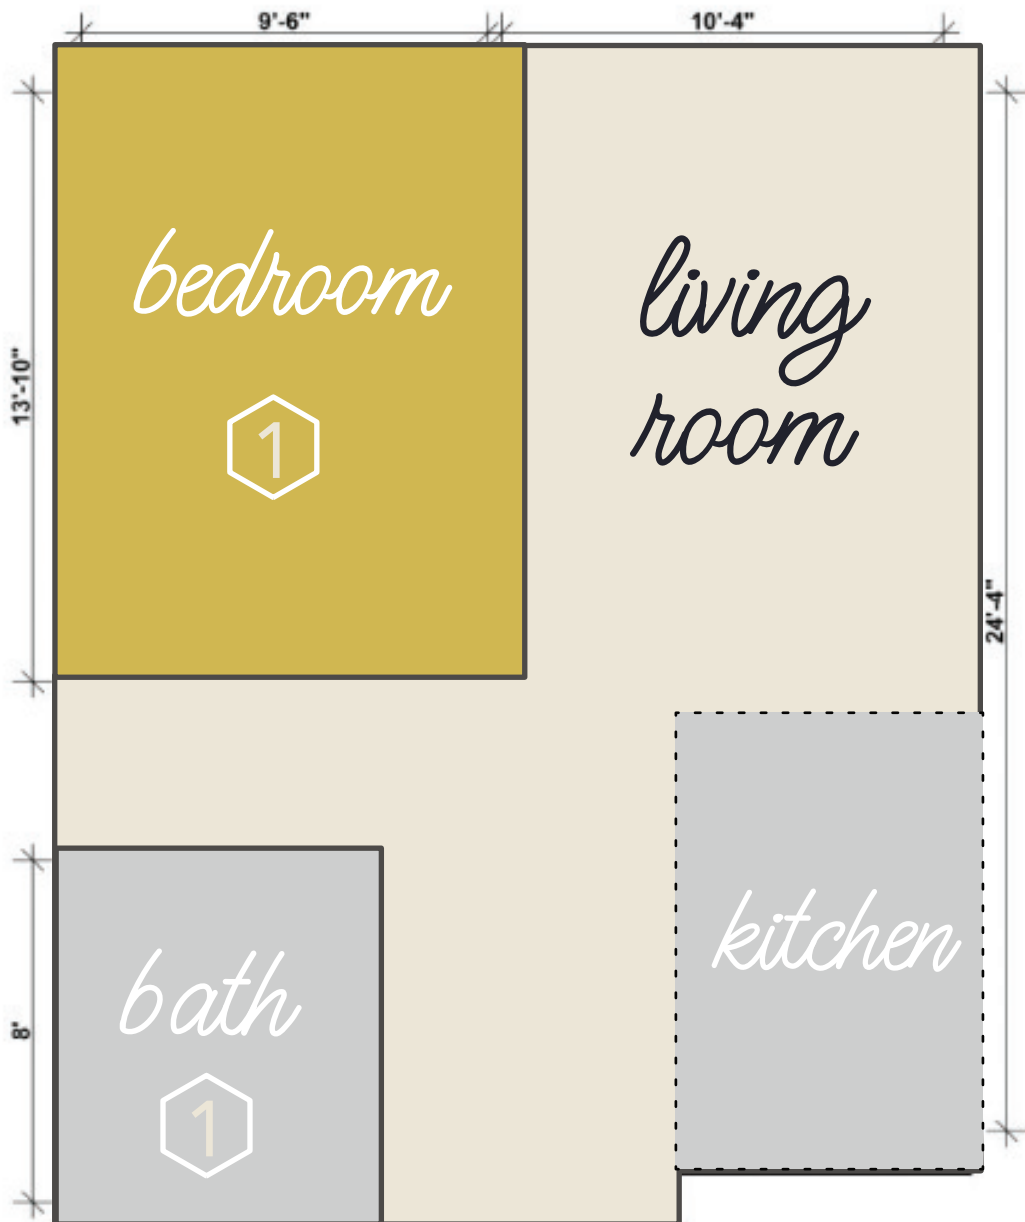

ALEXEY

635 4TH AVENUE

2 BEDROOM 2 BATH WITH TERRACE

UNITS: 1202

measurements are for illustrative purposes only

1202

ALEXEY

635 4TH AVENUE

1 BEDROOM TYPE A

UNITS: 907 | 1007 | 1106 | 1205

measurements are for illustrative purposes only

1205