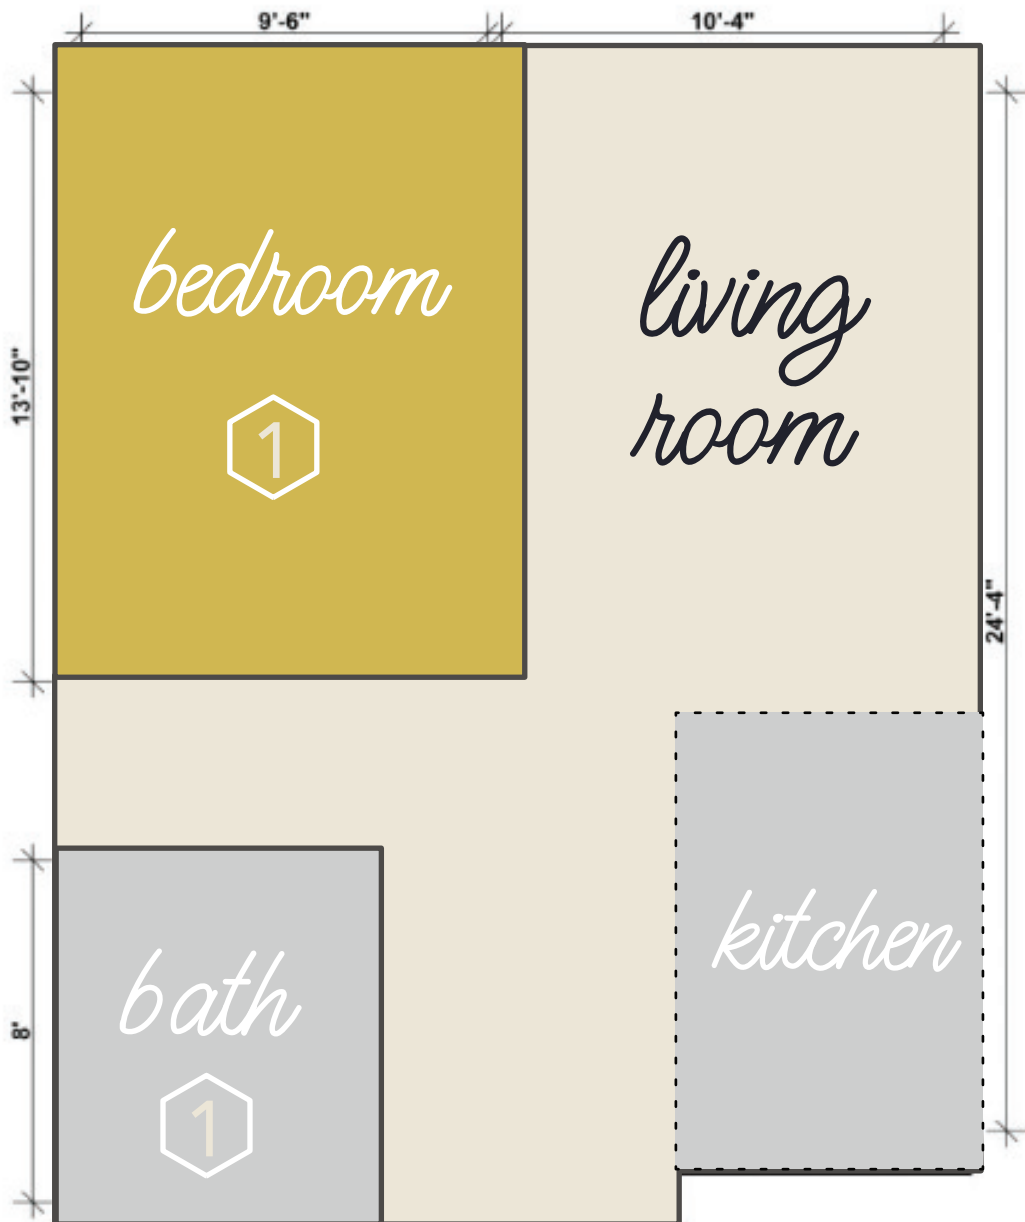

ALEXEY

635 4TH AVENUE

2 BEDROOM 2 BATH WITH TERRACE

UNITS: 1203

measurements are for illustrative purposes only

1203

ALEXEY

635 4TH AVENUE

1 BEDROOM TYPE A

UNITS: 907 | 1007 | 1106 | 1205

measurements are for illustrative purposes only

1205