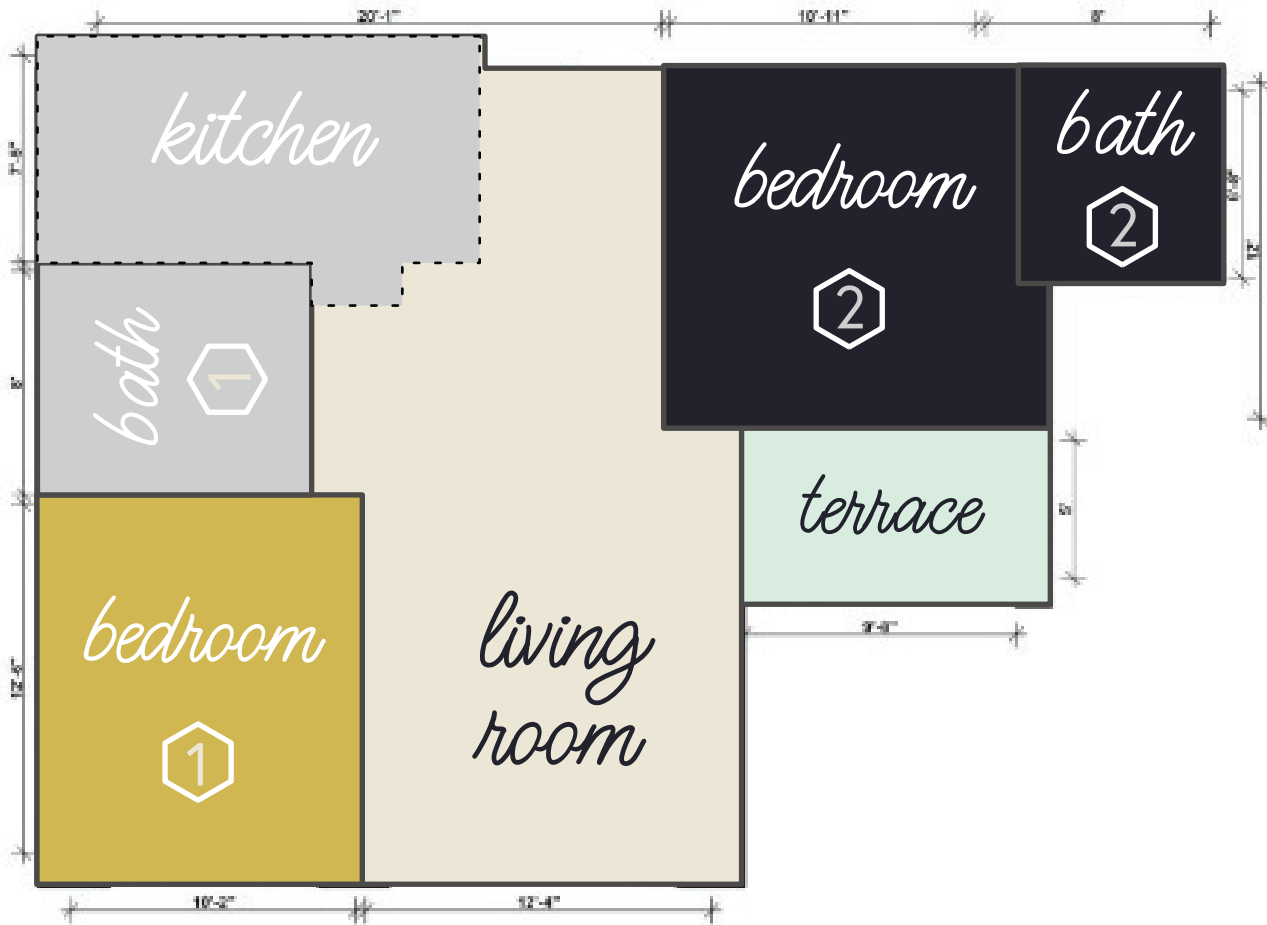

ALEXEY

635 4TH AVENUE

2 BEDROOM 2 BATH WITH TERRACE

UNITS: 1203

measurements are for illustrative purposes only

1203

ALEXEY

635 4TH AVENUE

1 BEDROOM TYPE A

UNITS: 907 | 1007 | 1106 | 1205

measurements are for illustrative purposes only

1205