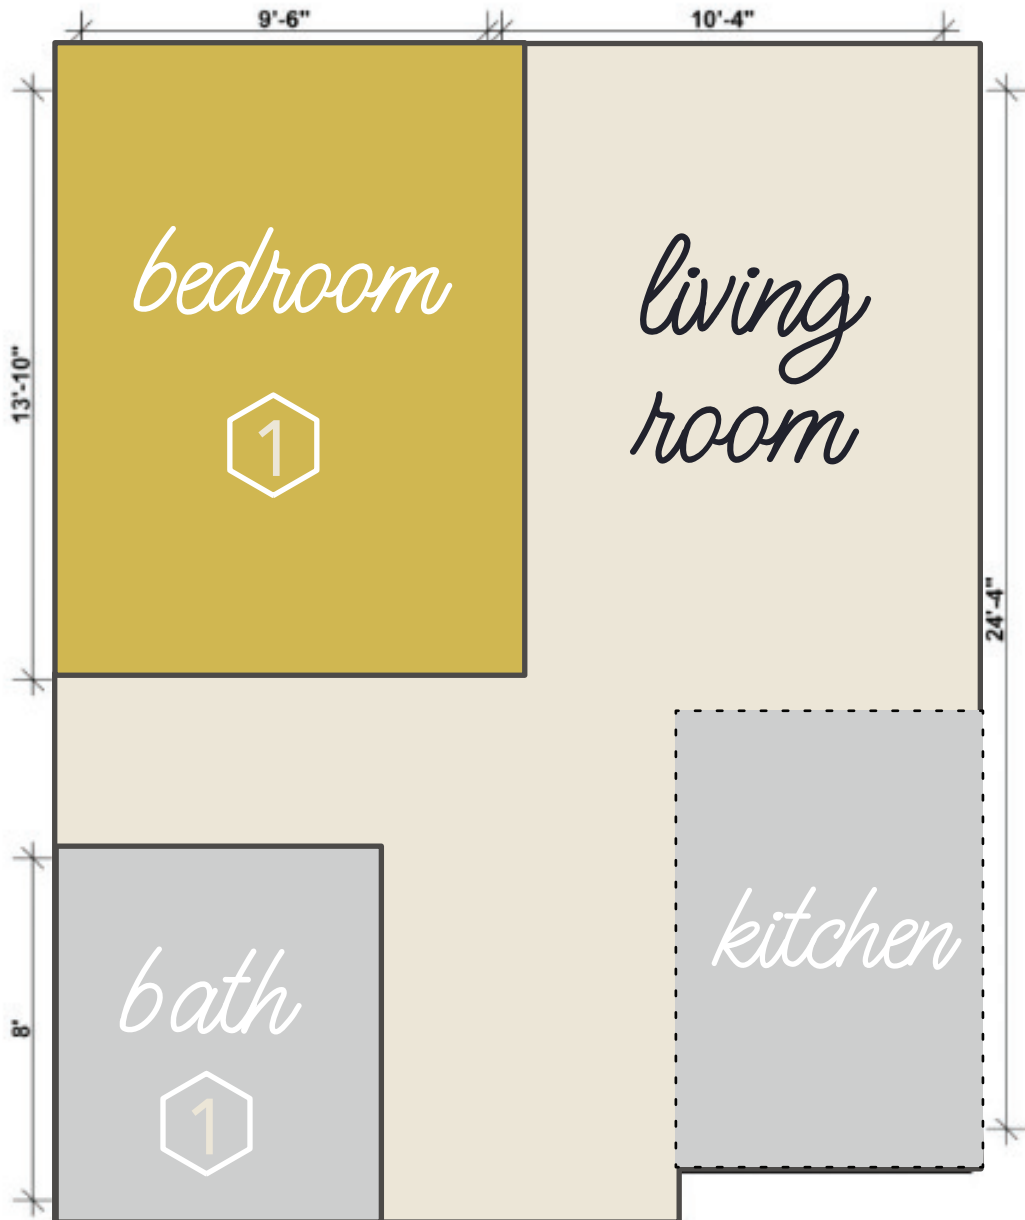

**ALEXEY**

635 4TH AVENUE

**1 BEDROOM TYPE A**

**UNITS: 907 | 1007 | 1106 | 1205**

*measurements are for illustrative purposes only*

1205