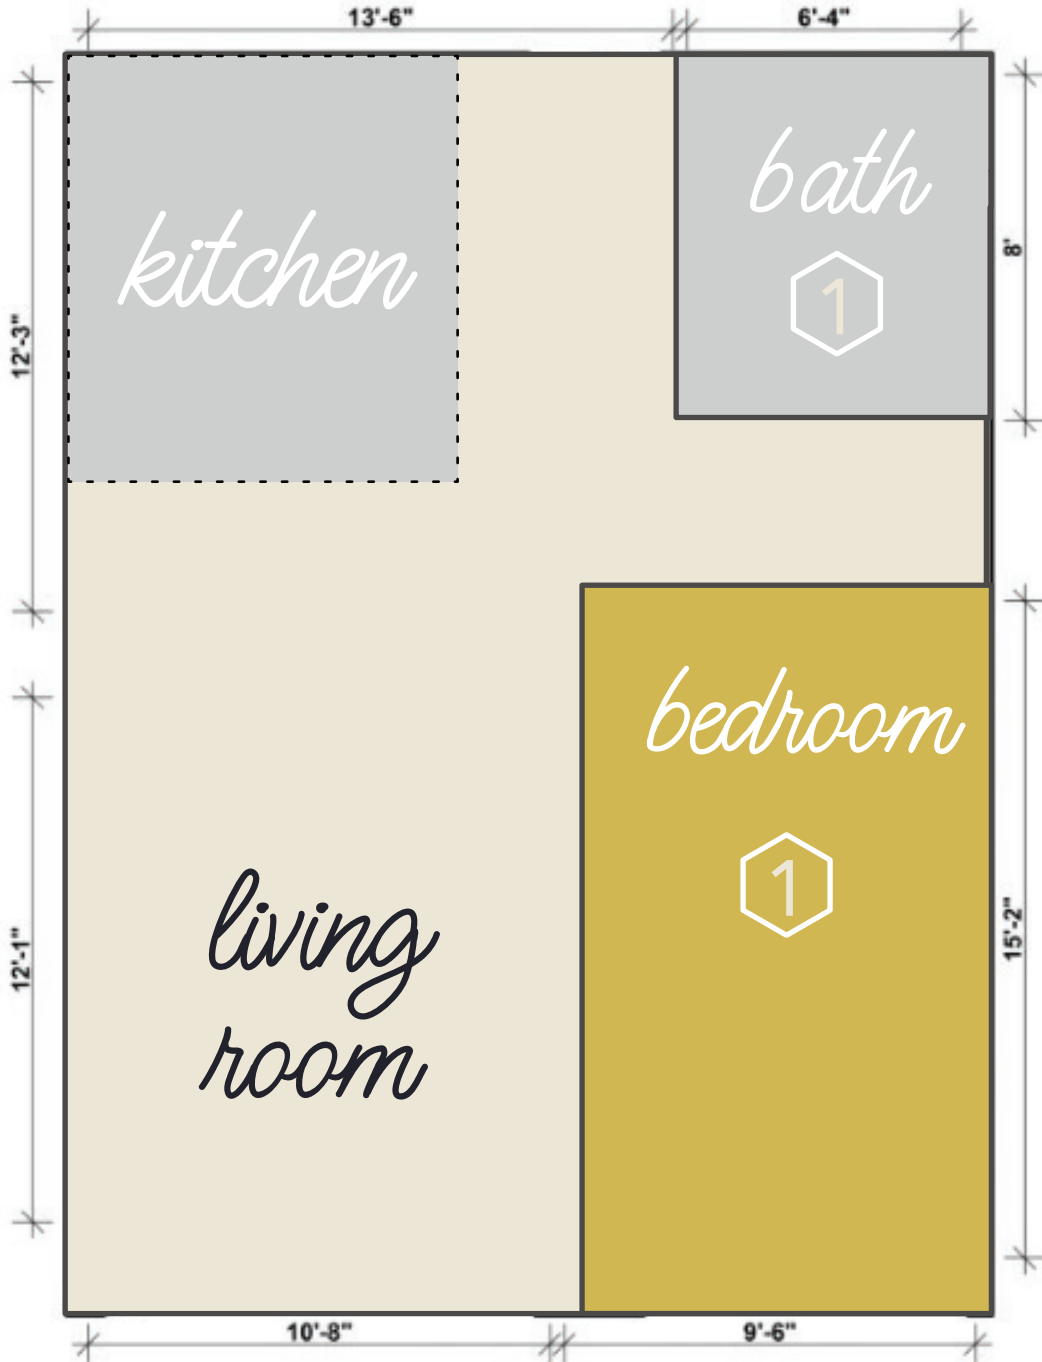

**ALEXEY**

635 4TH AVENUE

**1 BEDROOM TYPE A**

**UNITS: 207 | 305 | 306 | 405 | 406 | 505 | 506**

*measurements are for illustrative purposes only*

207