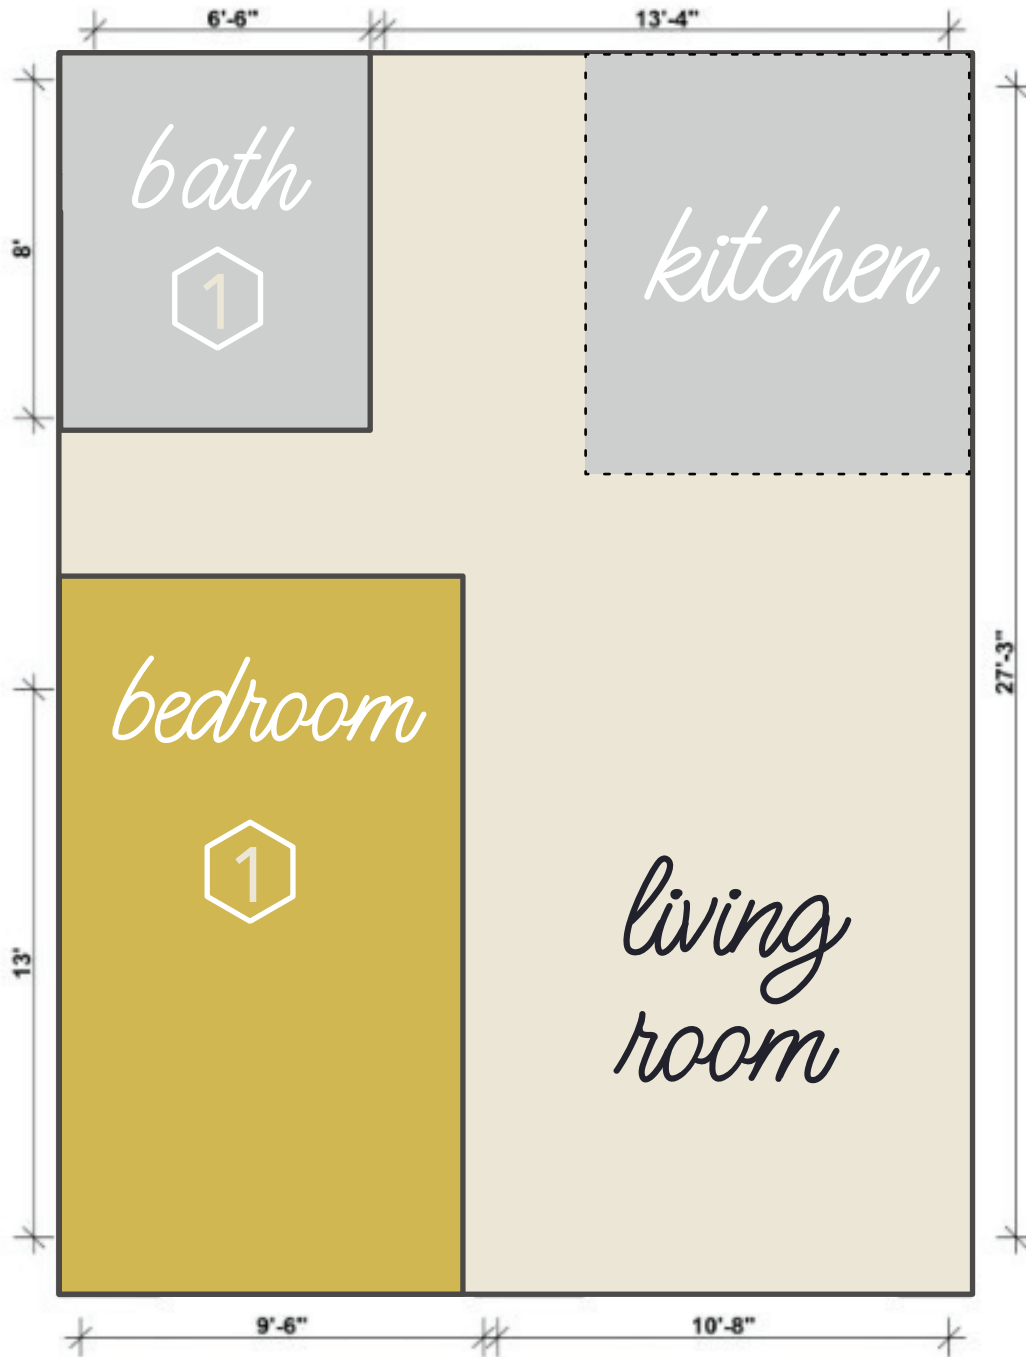

**ALEXEY**

635 4TH AVENUE

**1 BEDROOM TYPE A**

**UNITS: 207 | 305 | 306 | 405 | 406 | 505 | 506**

*measurements are for illustrative purposes only*

305