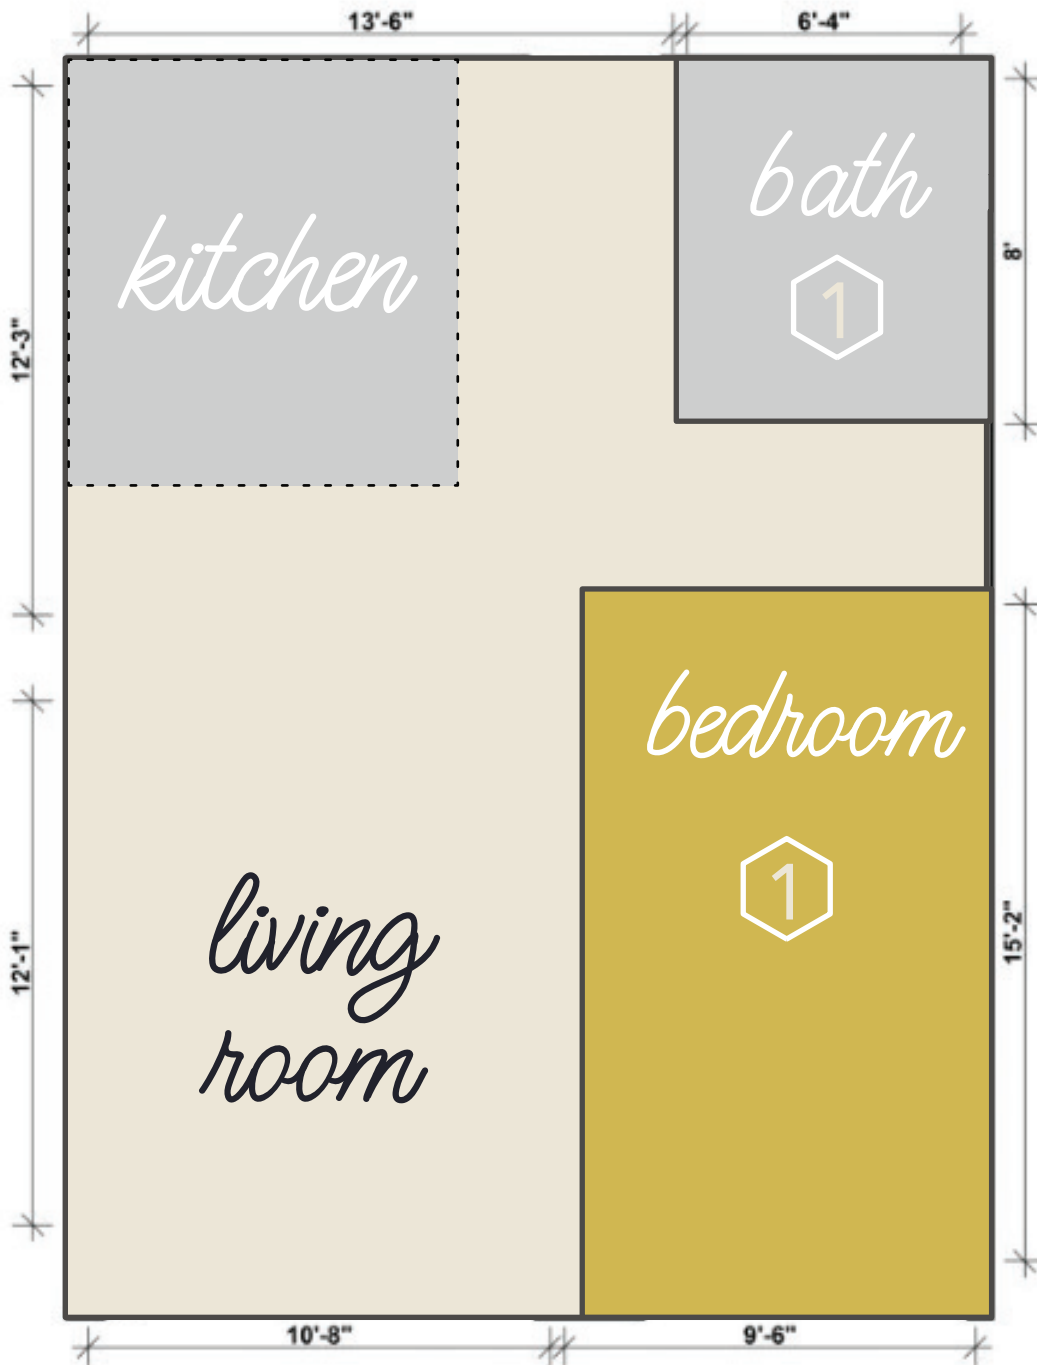

ALEXEY

635 4TH AVENUE

1 BEDROOM TYPE A

UNITS: 207 | 305 | 306 | 405 | 406 | 505 | 506

measurements are for illustrative purposes only

306