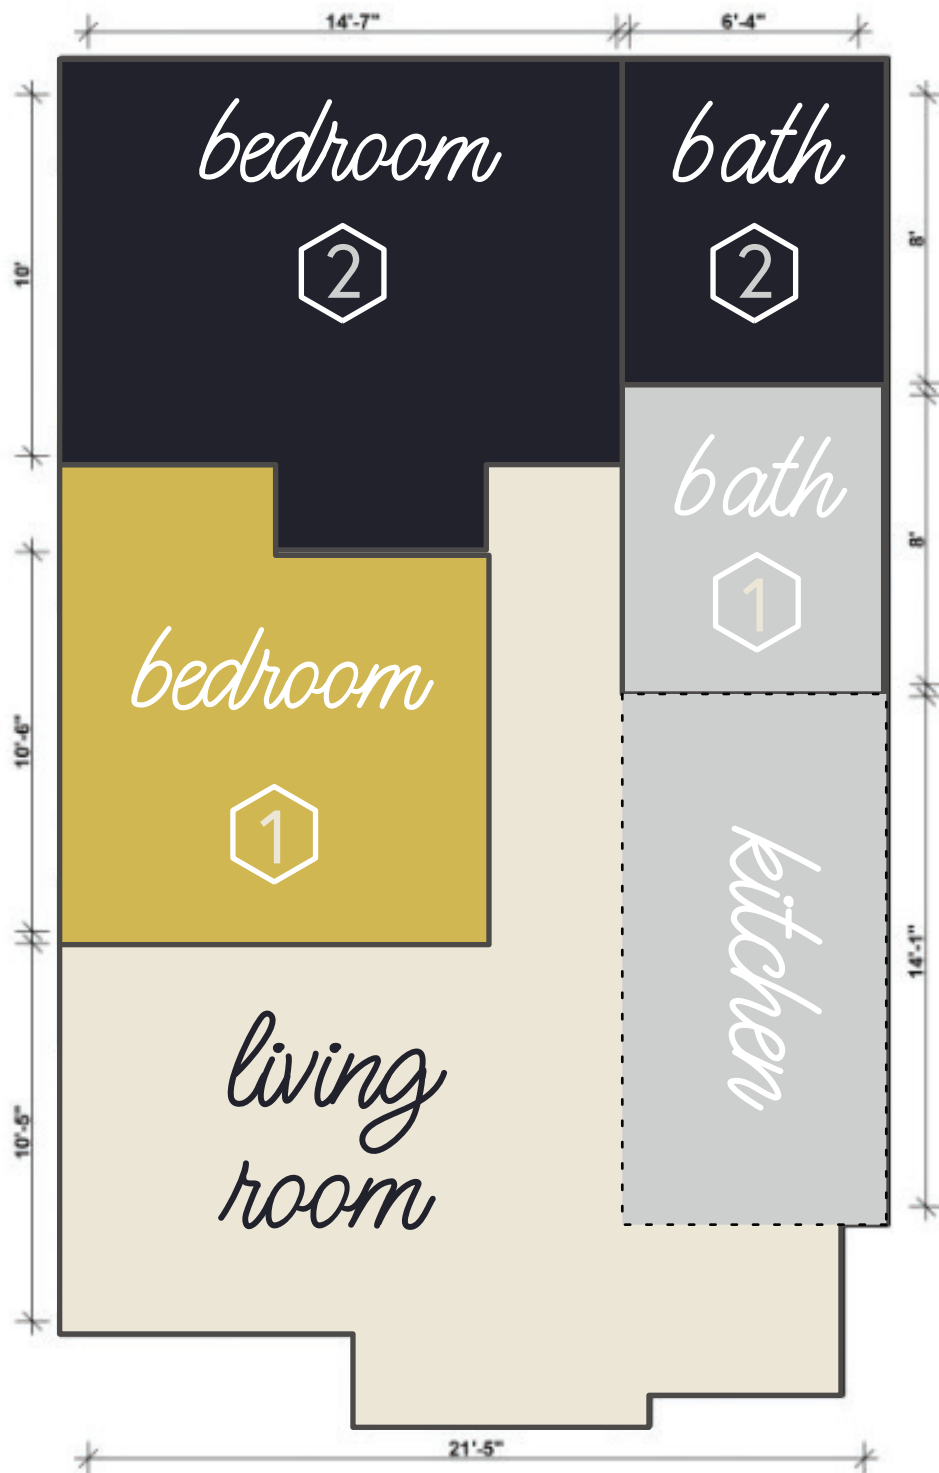

ALEXEY

635 4TH AVENUE

2 BEDROOM 2 BATH

UNITS: 301 | 401

*measurements are for illustrative purposes only*

401