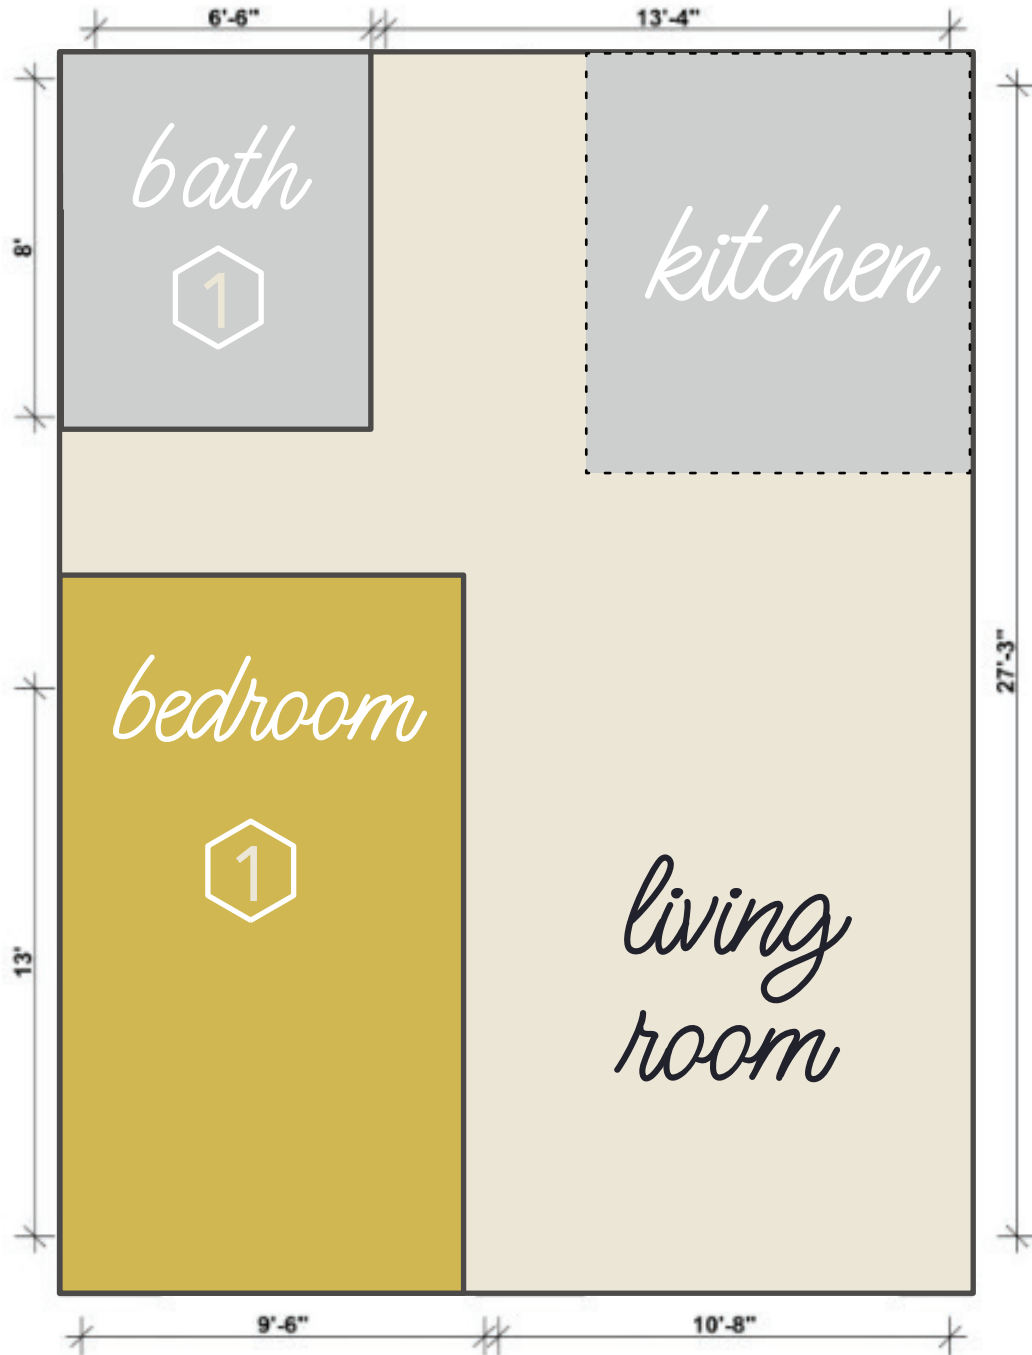

**ALEXEY**

635 4TH AVENUE

**1 BEDROOM TYPE A**

**UNITS: 207 | 305 | 306 | 405 | 406 | 505 | 506**

*measurements are for illustrative purposes only*

405