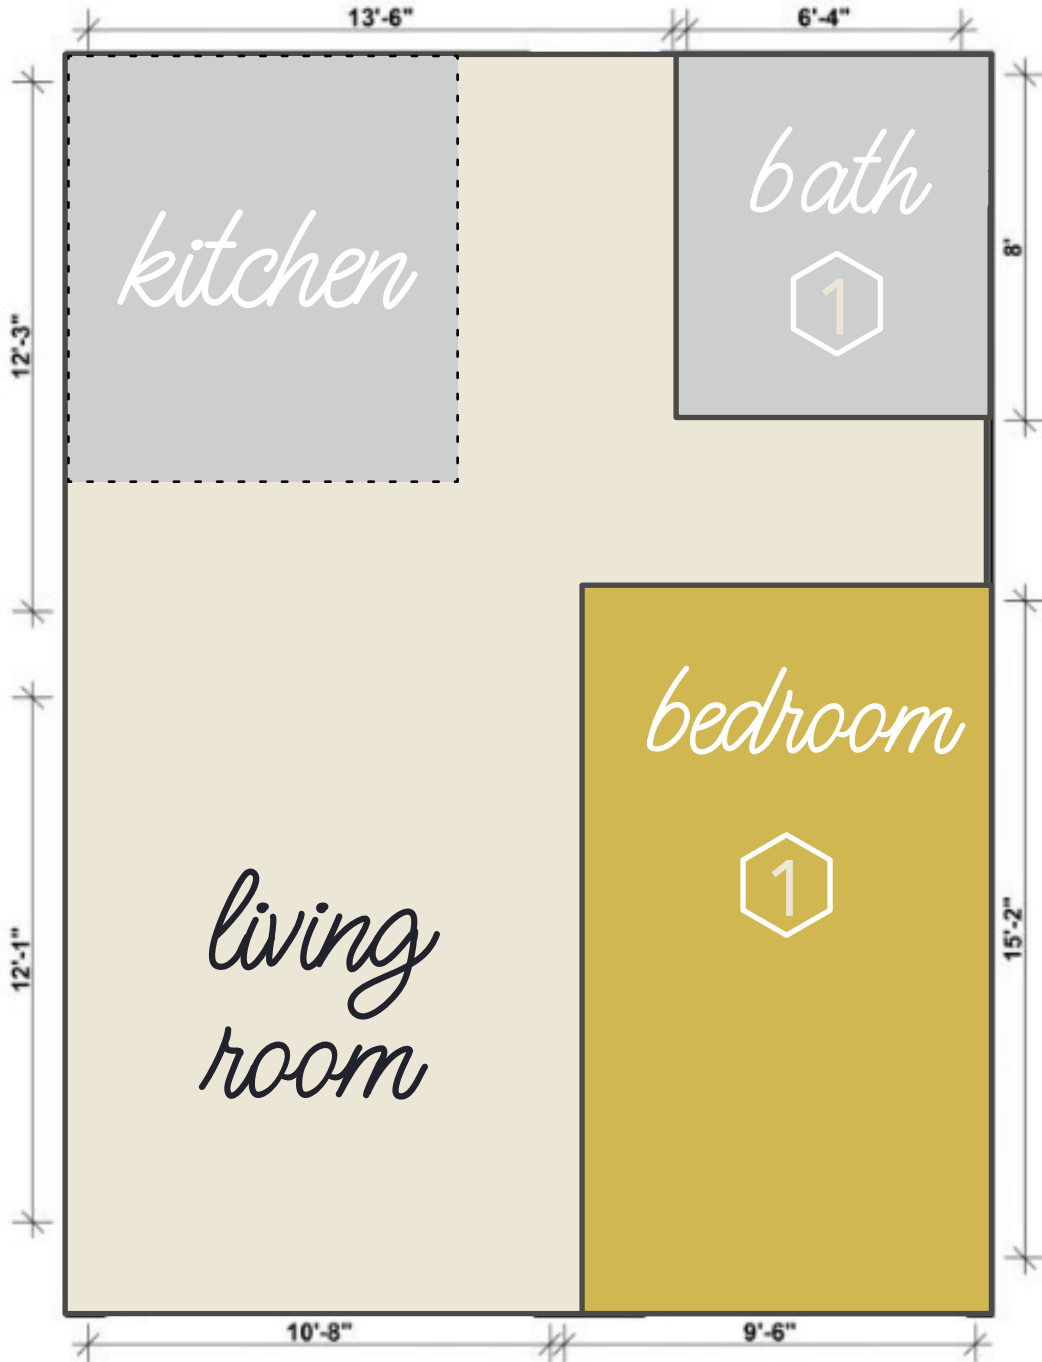

ALEXEY

635 4TH AVENUE

1 BEDROOM TYPE A

UNITS: 207 | 305 | 306 | 405 | 406 | 505 | 506

measurements are for illustrative purposes only

406