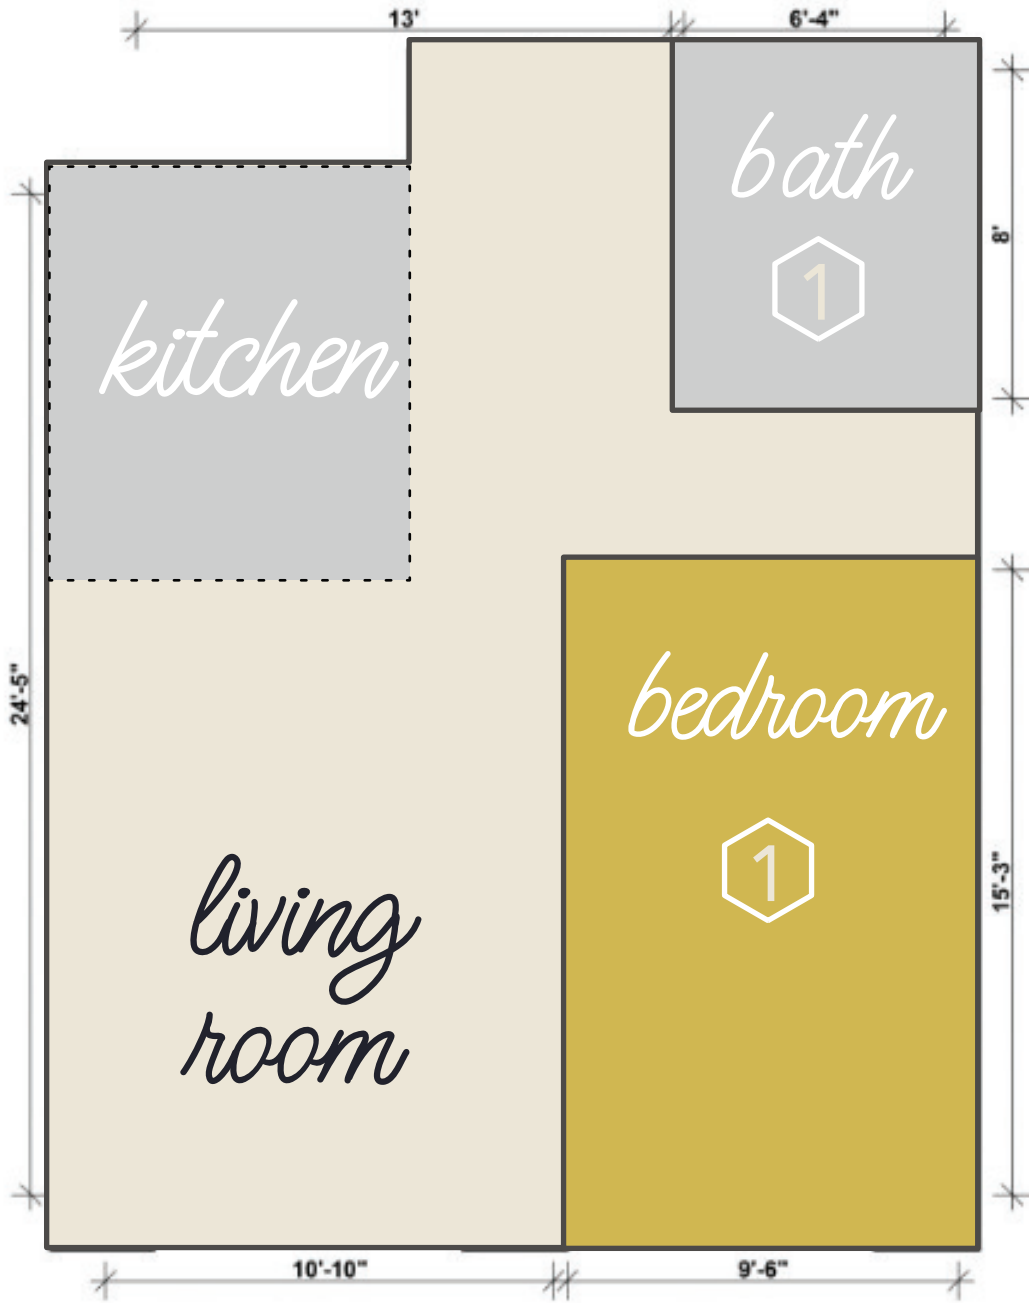

ALEXEY

635 4TH AVENUE

1 BEDROOM TYPE A

UNITS: 307 | 407 | 507 | 606 | 706

measurements are for illustrative purposes only

407