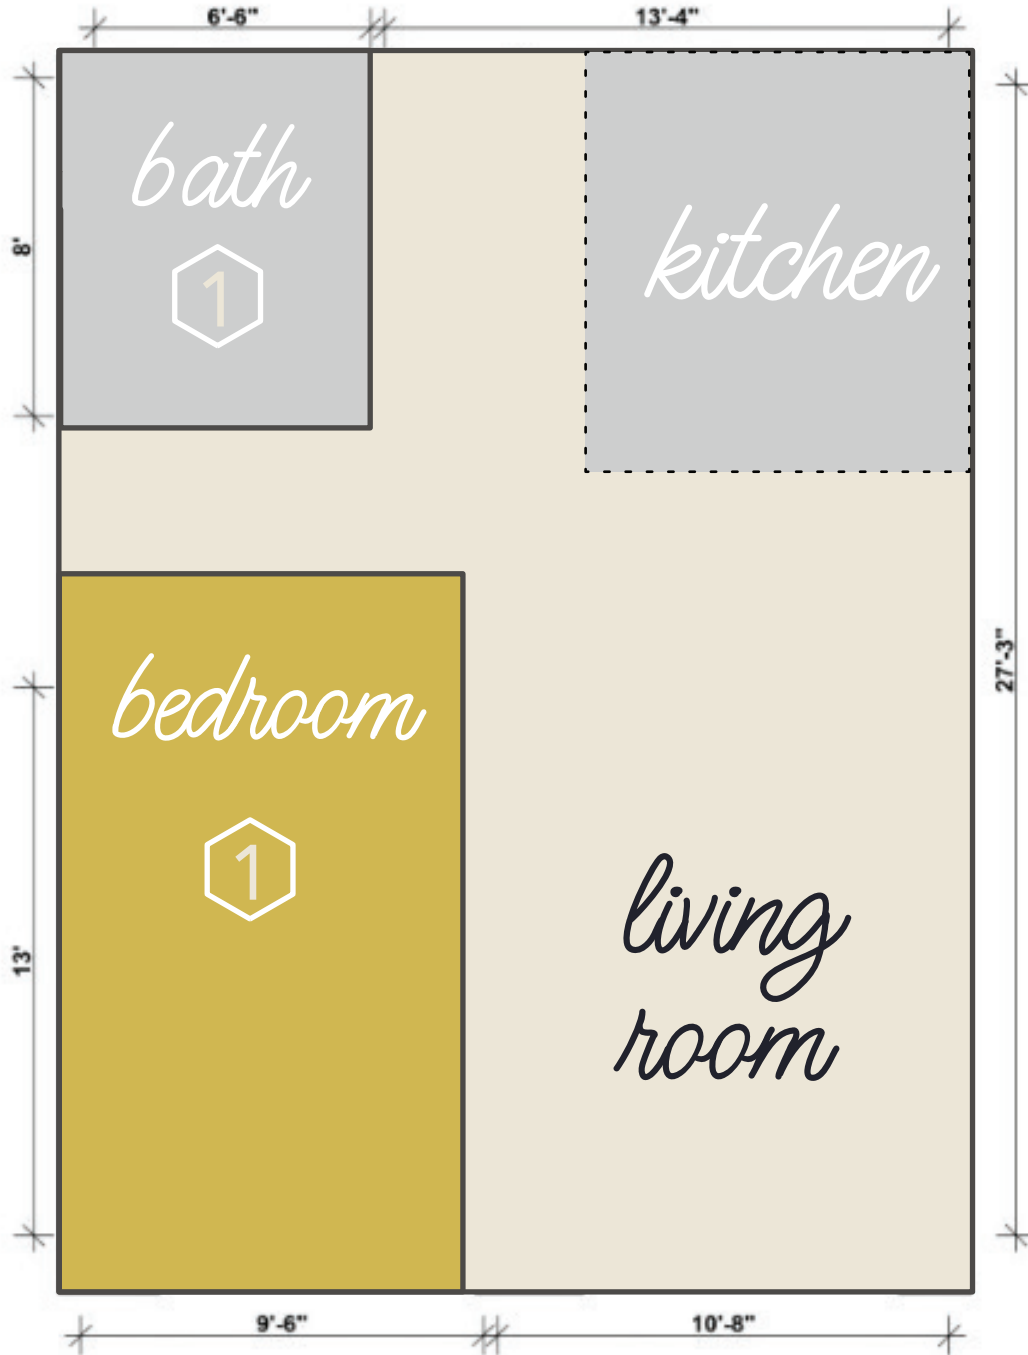

ALEXEY

635 4TH AVENUE

1 BEDROOM TYPE A

UNITS: 207 | 305 | 306 | 405 | 406 | 505 | 506

measurements are for illustrative purposes only

505