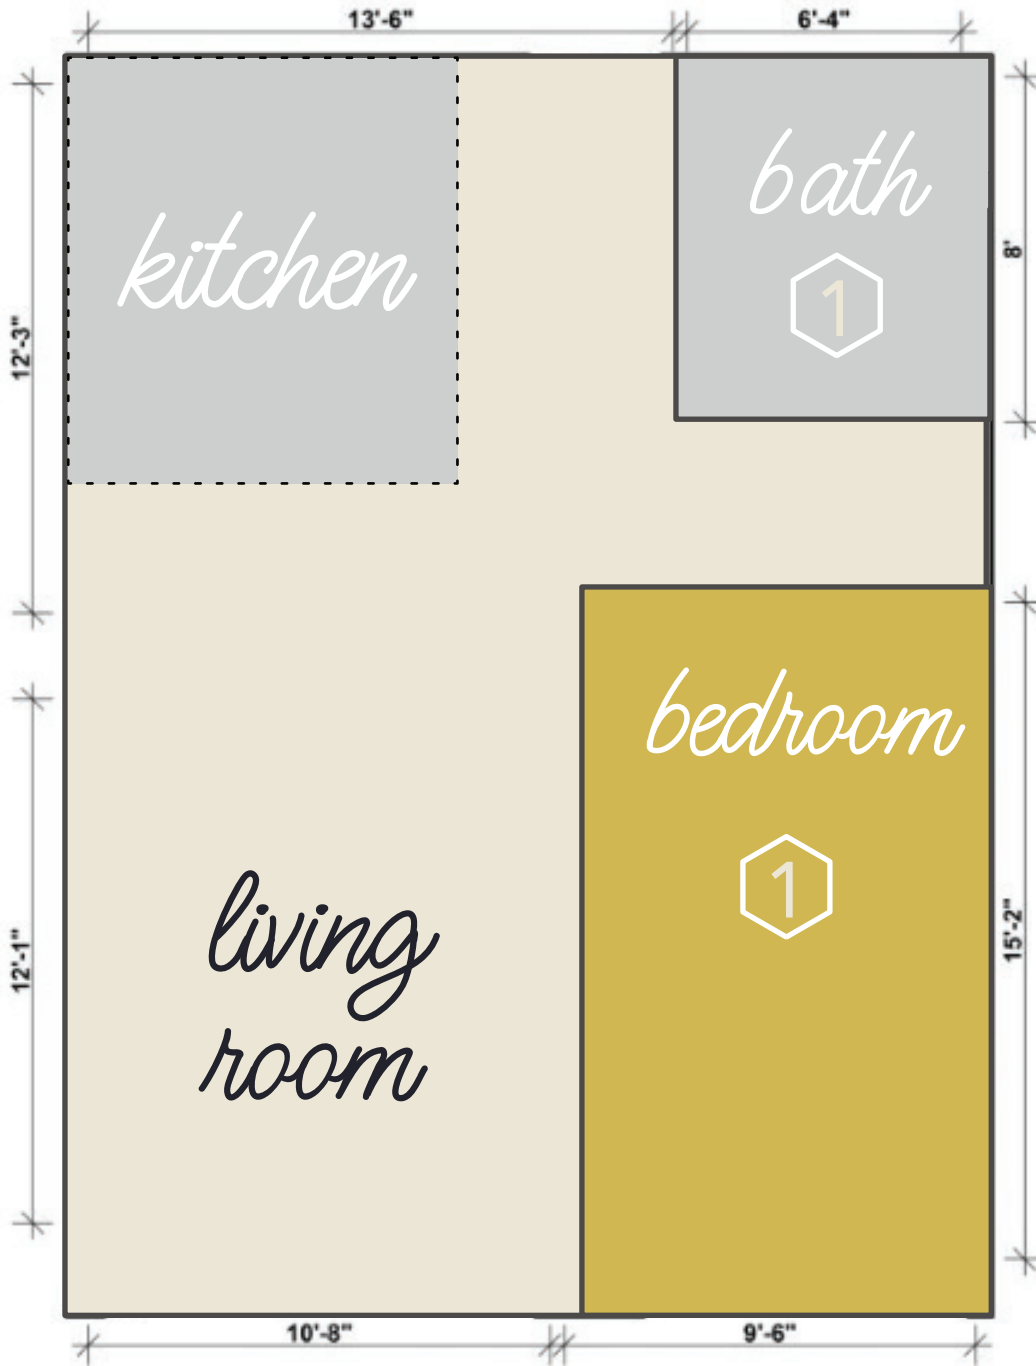

**ALEXEY**

635 4TH AVENUE

**1 BEDROOM TYPE A**

**UNITS: 207 | 305 | 306 | 405 | 406 | 505 | 506**

*measurements are for illustrative purposes only*

506