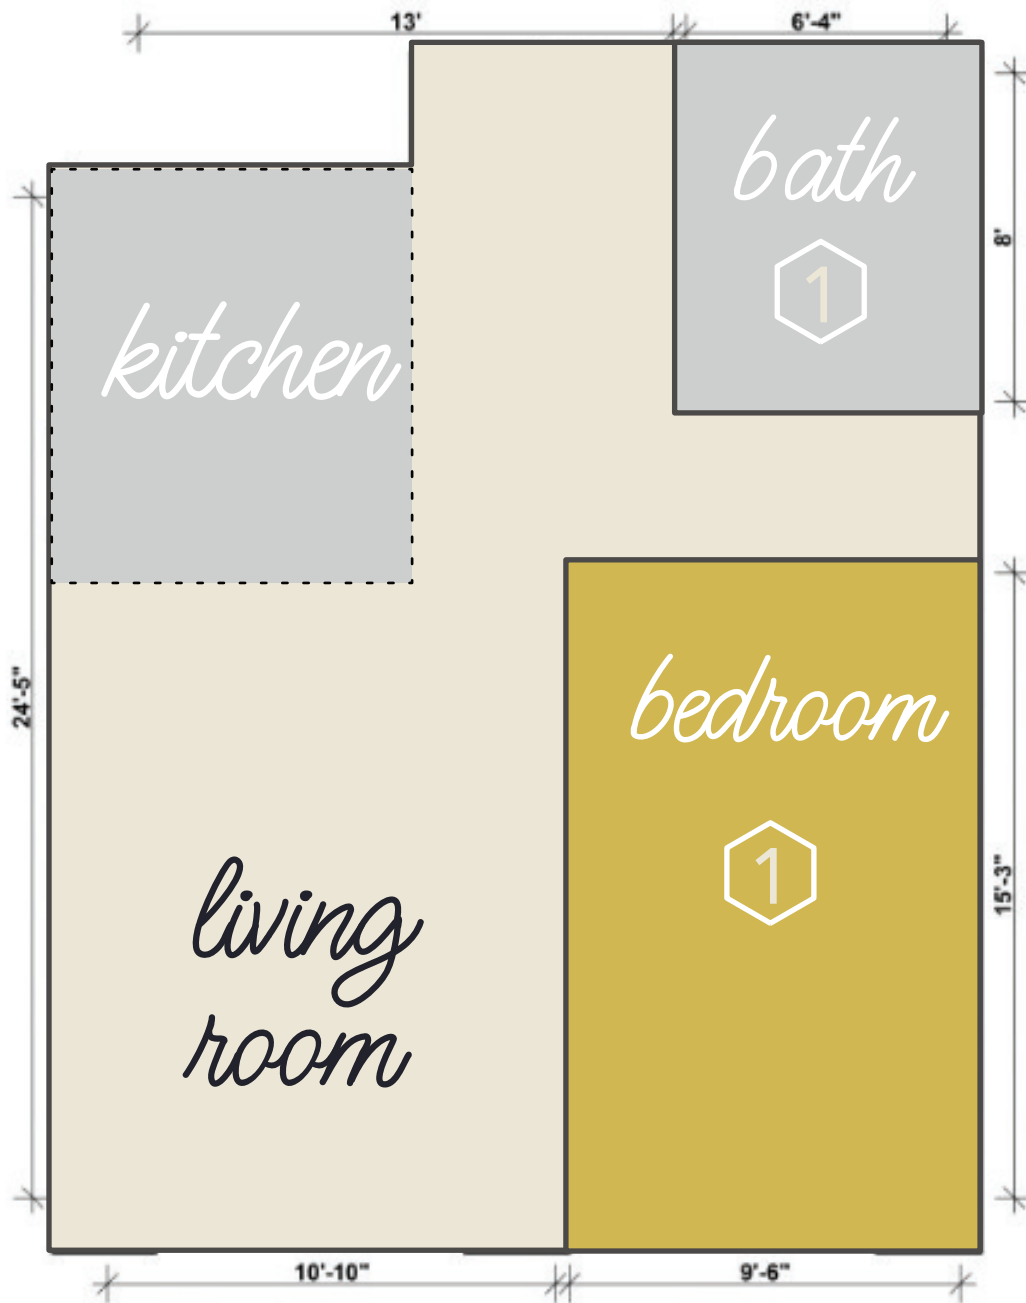

ALEXEY

635 4TH AVENUE

1 BEDROOM TYPE A

UNITS: 307 | 407 | 507 | 606 | 706

measurements are for illustrative purposes only

507