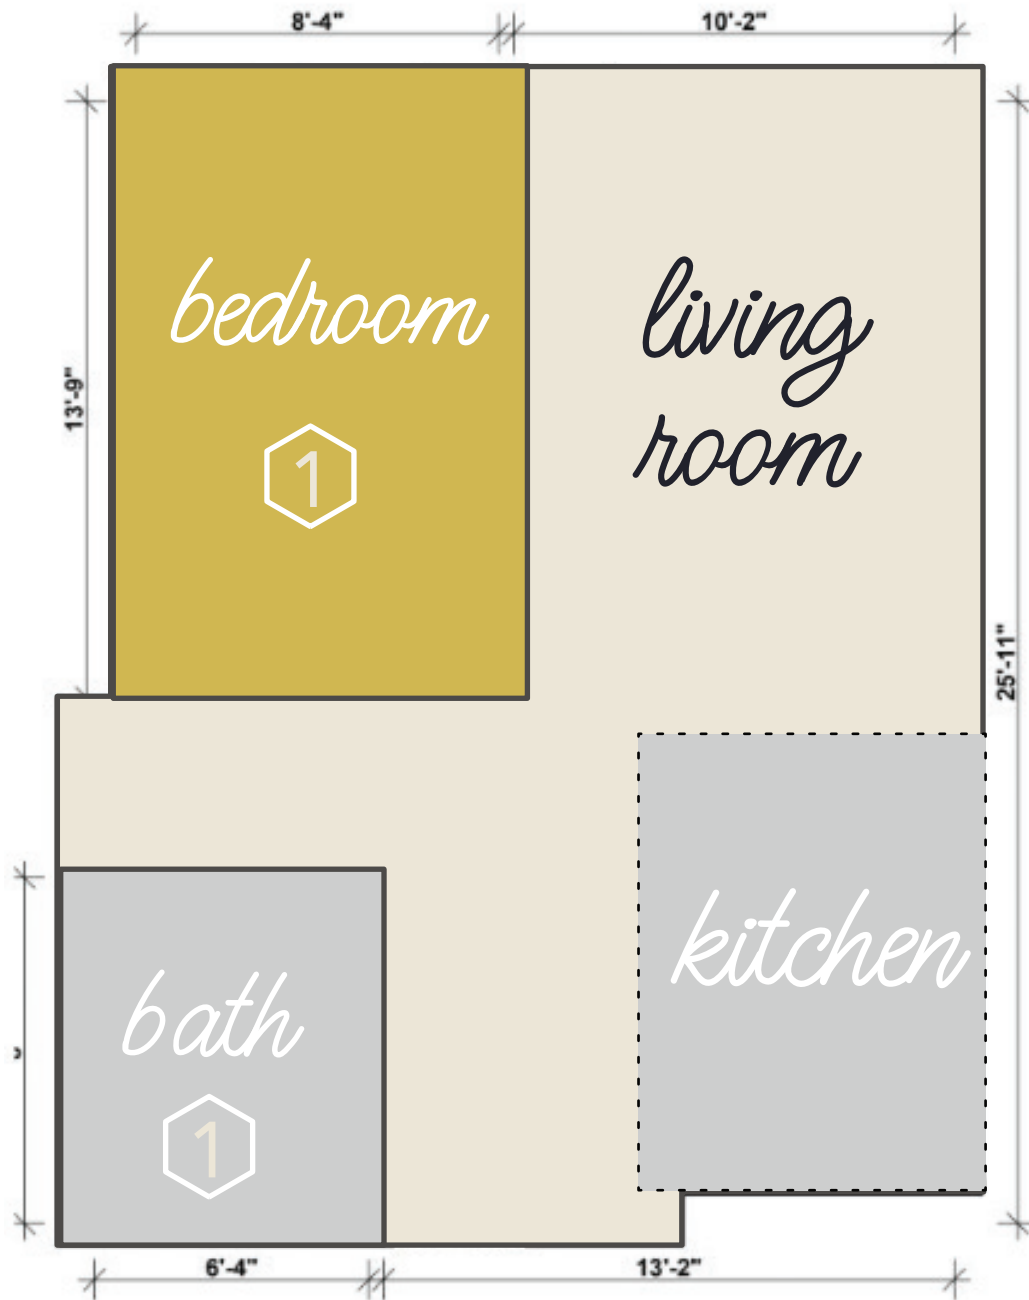

ALEXEY

635 4TH AVENUE

1 BEDROOM TYPE A

UNITS: 510 | 609 | 709 | 809

measurements are for illustrative purposes only

510