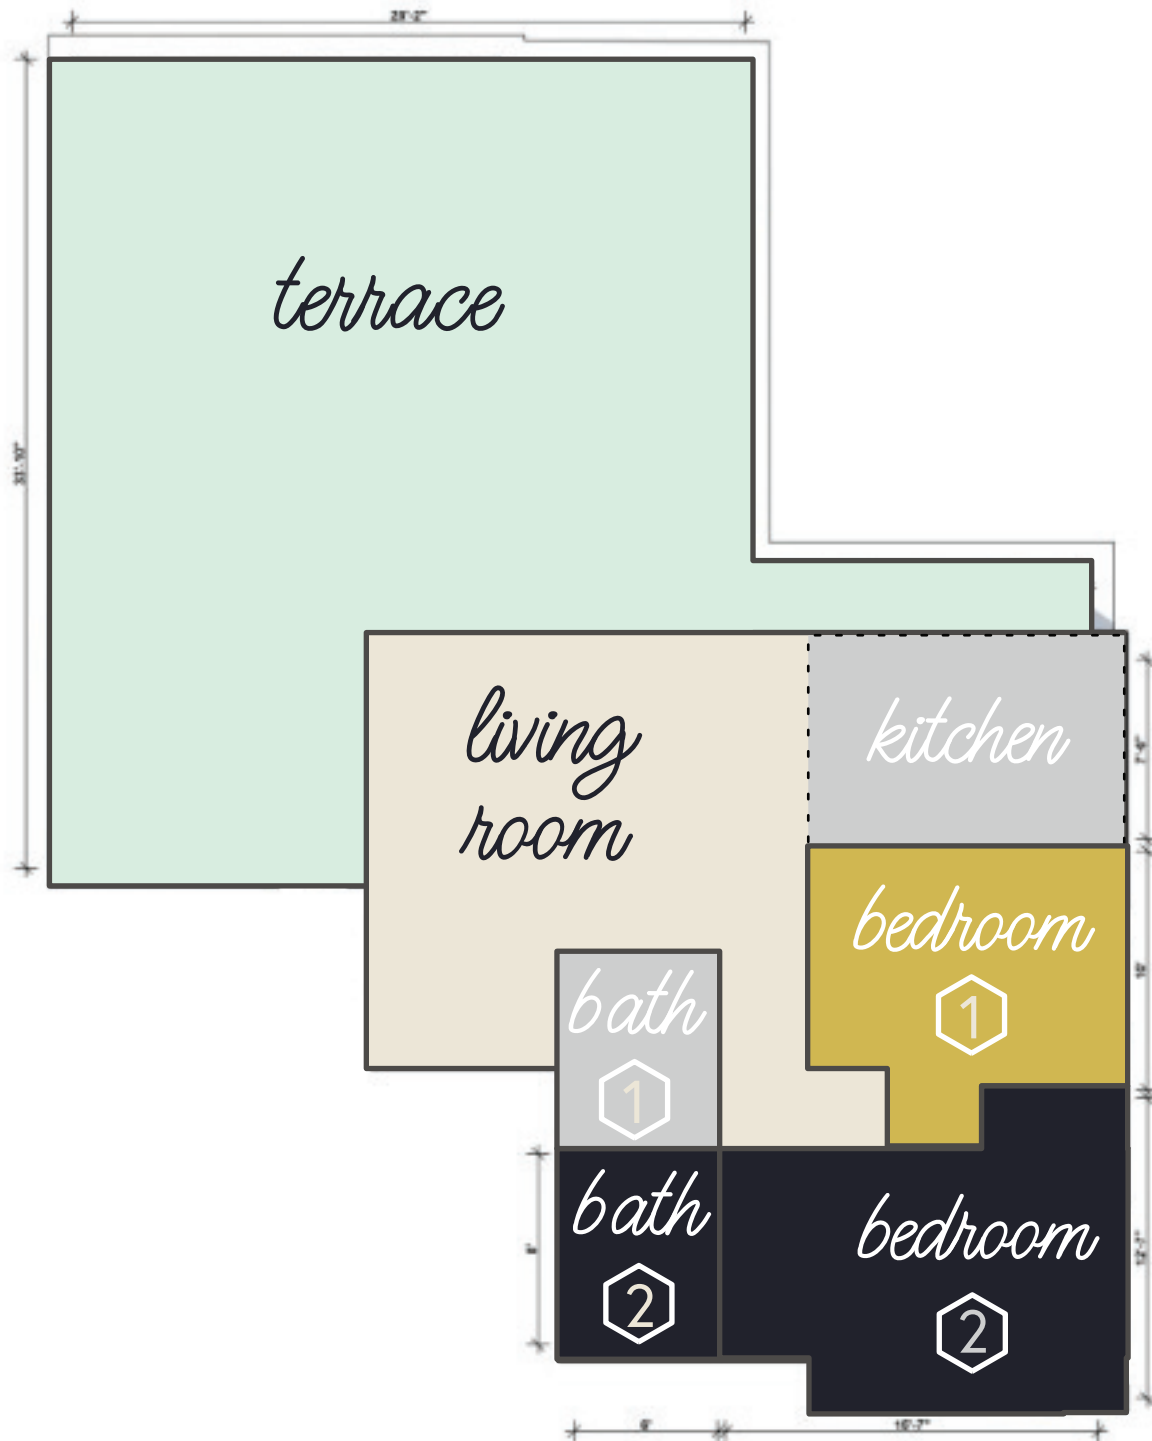

ALEXEY

635 4TH AVENUE

2 BEDROOM 2 BATH WITH TERRACE

UNITS: 601

measurements are for illustrative purposes only

601