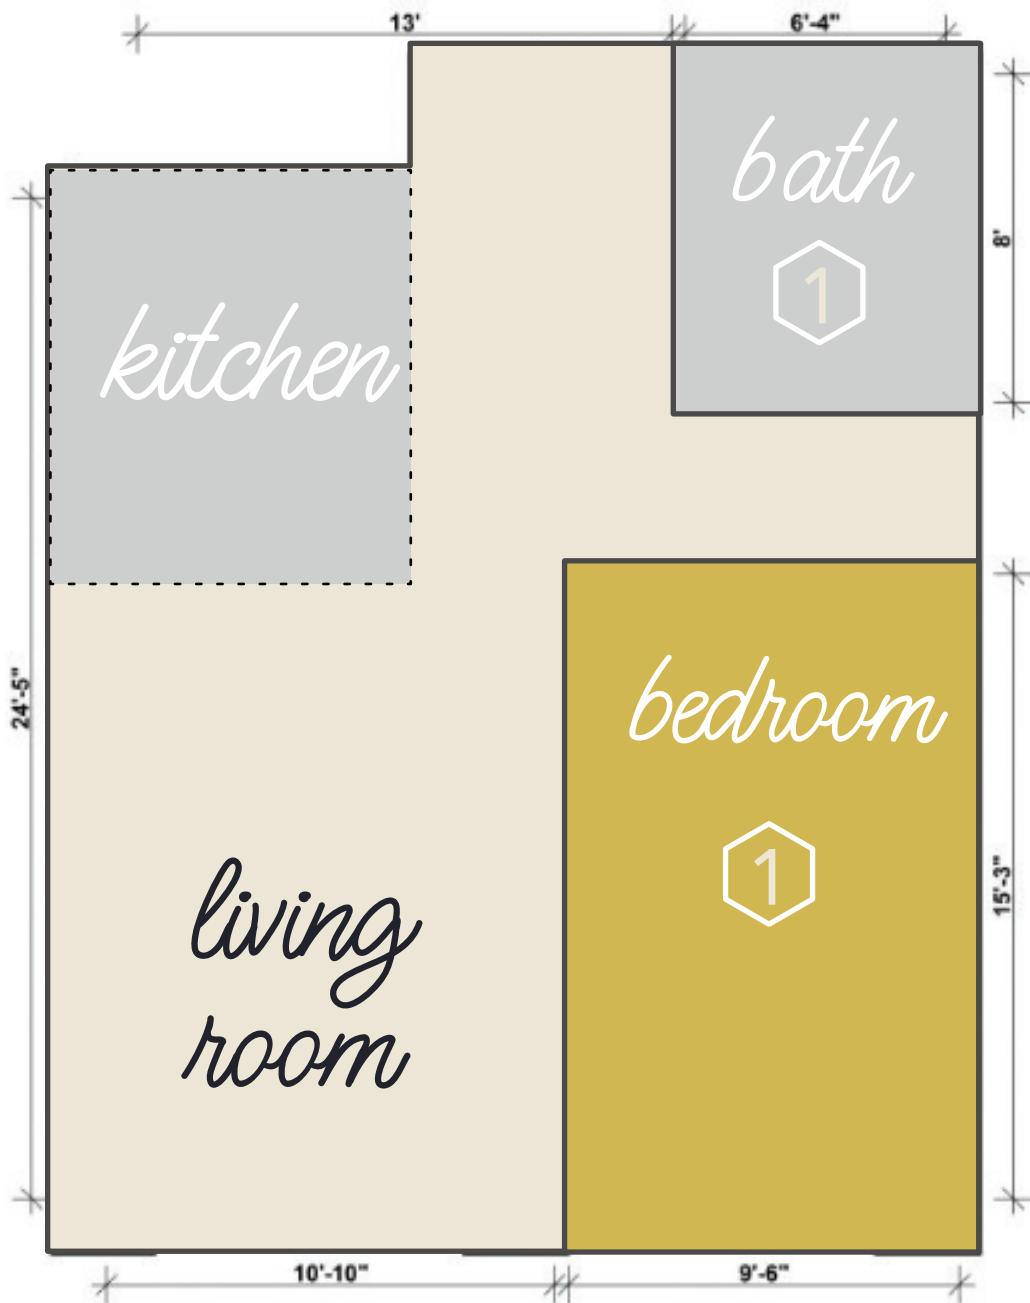

**ALEXEY**

635 4TH AVENUE

**1 BEDROOM TYPE A**

**UNITS: 307 | 407 | 507 | 606 | 706**

*measurements are for illustrative purposes only*

606