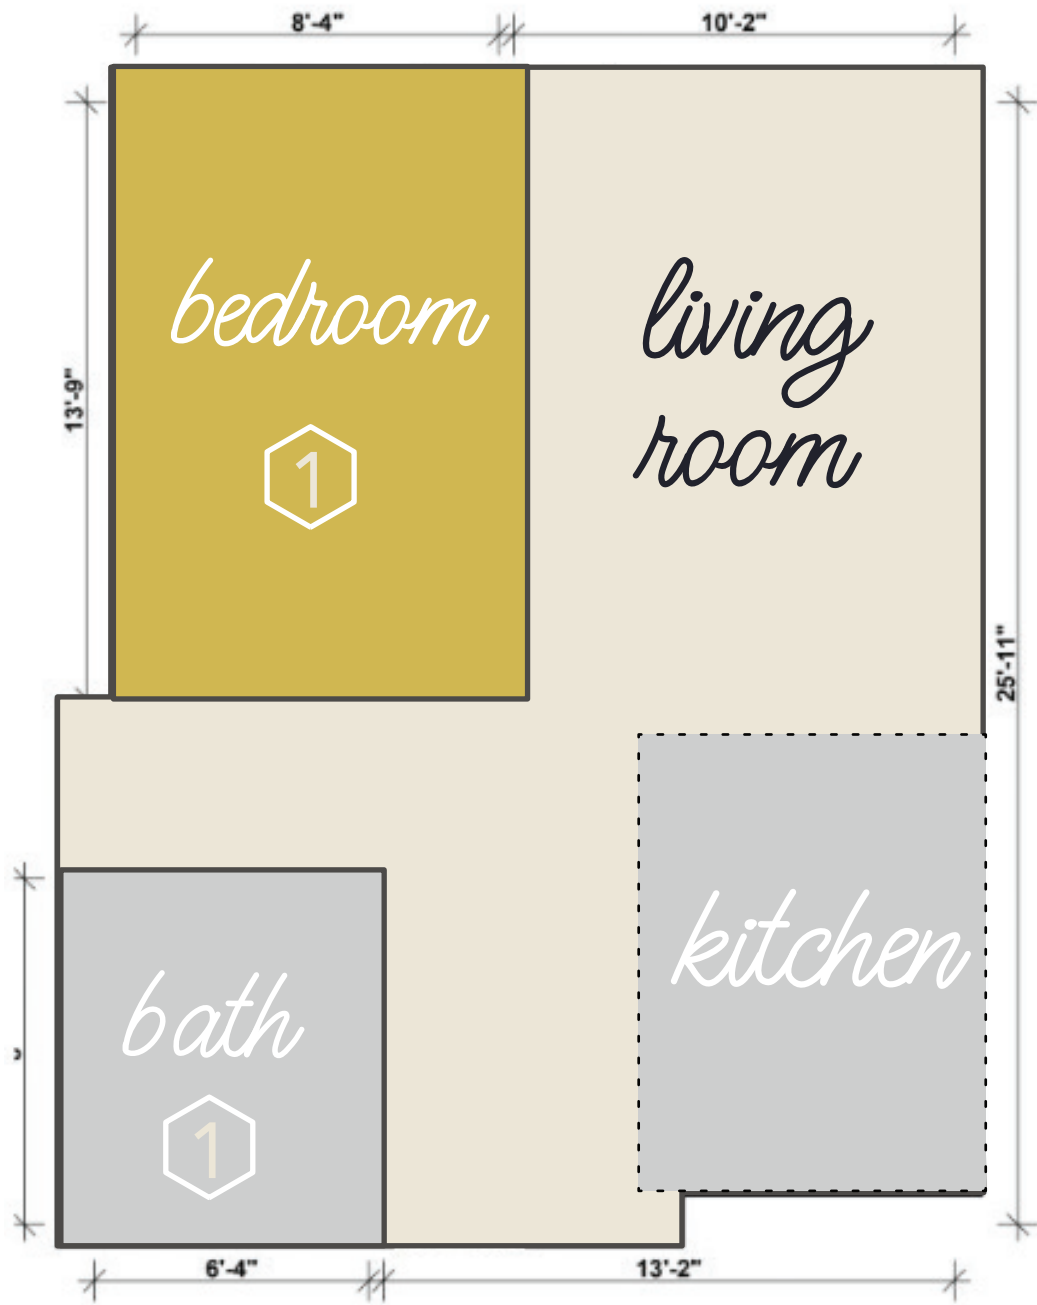

ALEXEY

635 4TH AVENUE

1 BEDROOM TYPE A

UNITS: 510 | 609 | 709 | 809

measurements are for illustrative purposes only

609