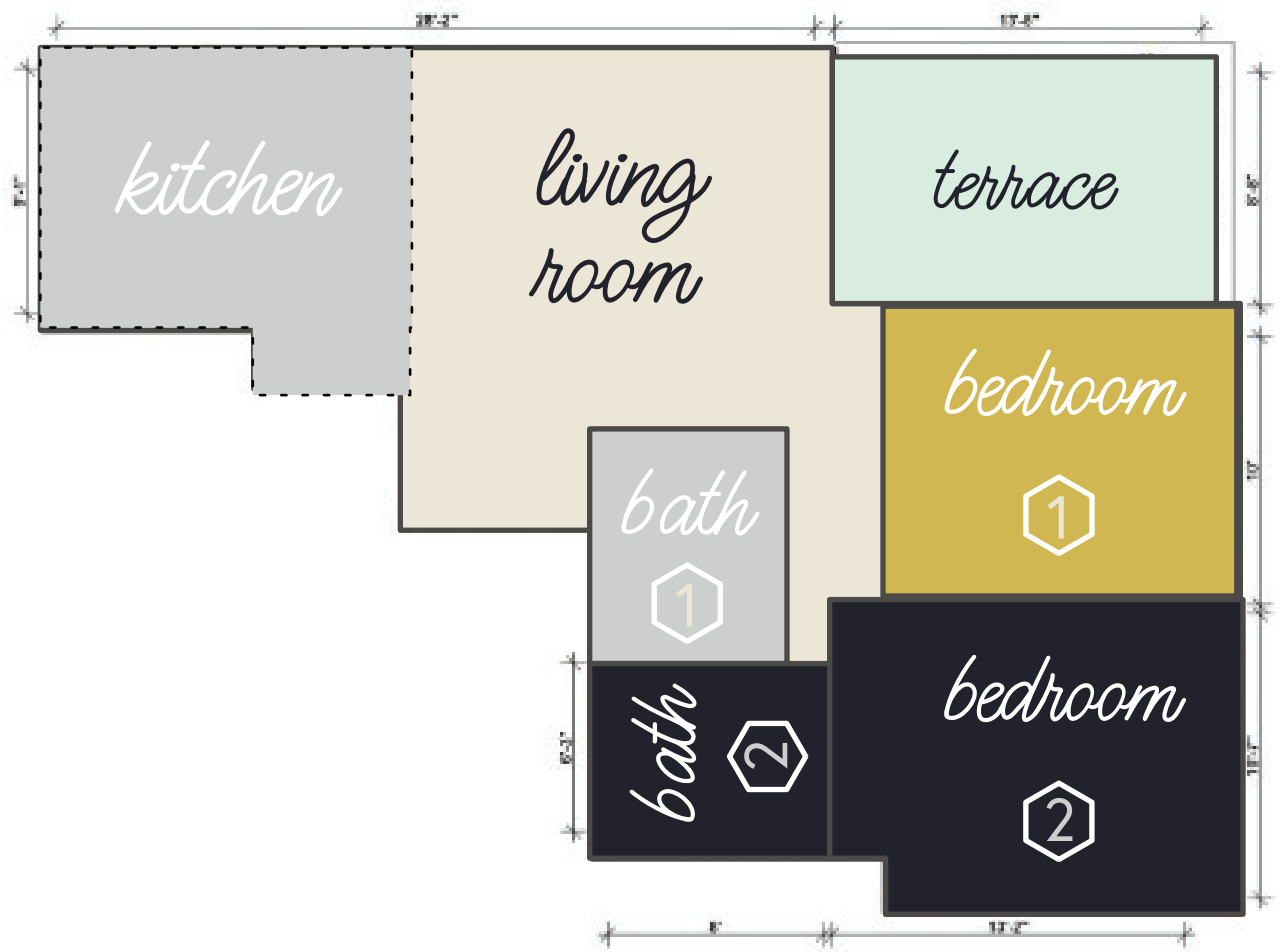

ALEXEY

635 4TH AVENUE

2 BEDROOM 2 BATH WITH TERRACE

UNITS: 701

measurements are for illustrative purposes only

701