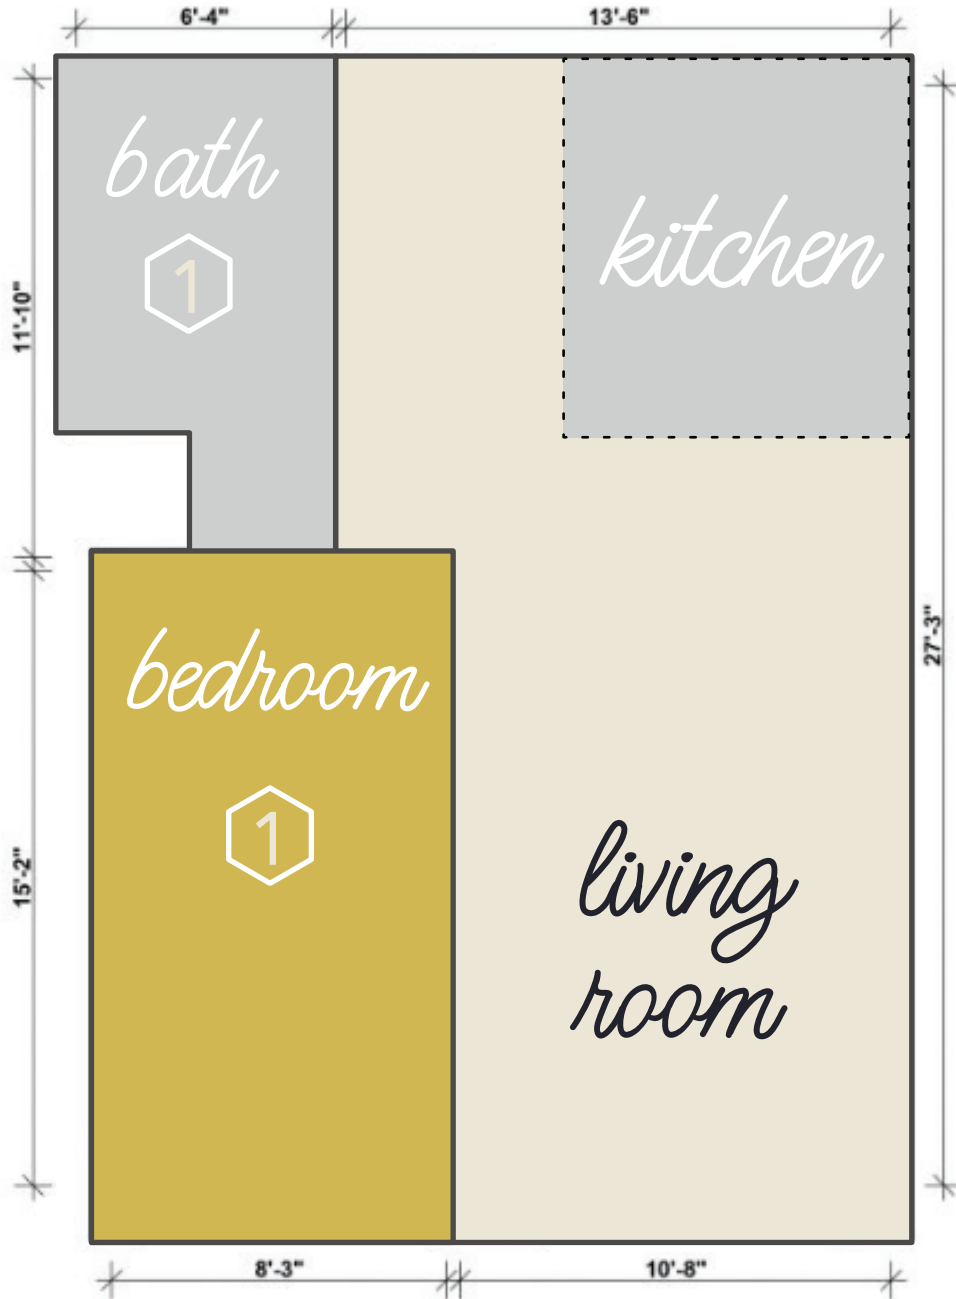

ALEXEY

635 4TH AVENUE

1 BEDROOM TYPE A

UNITS: 604 | 704

measurements are for illustrative purposes only

704