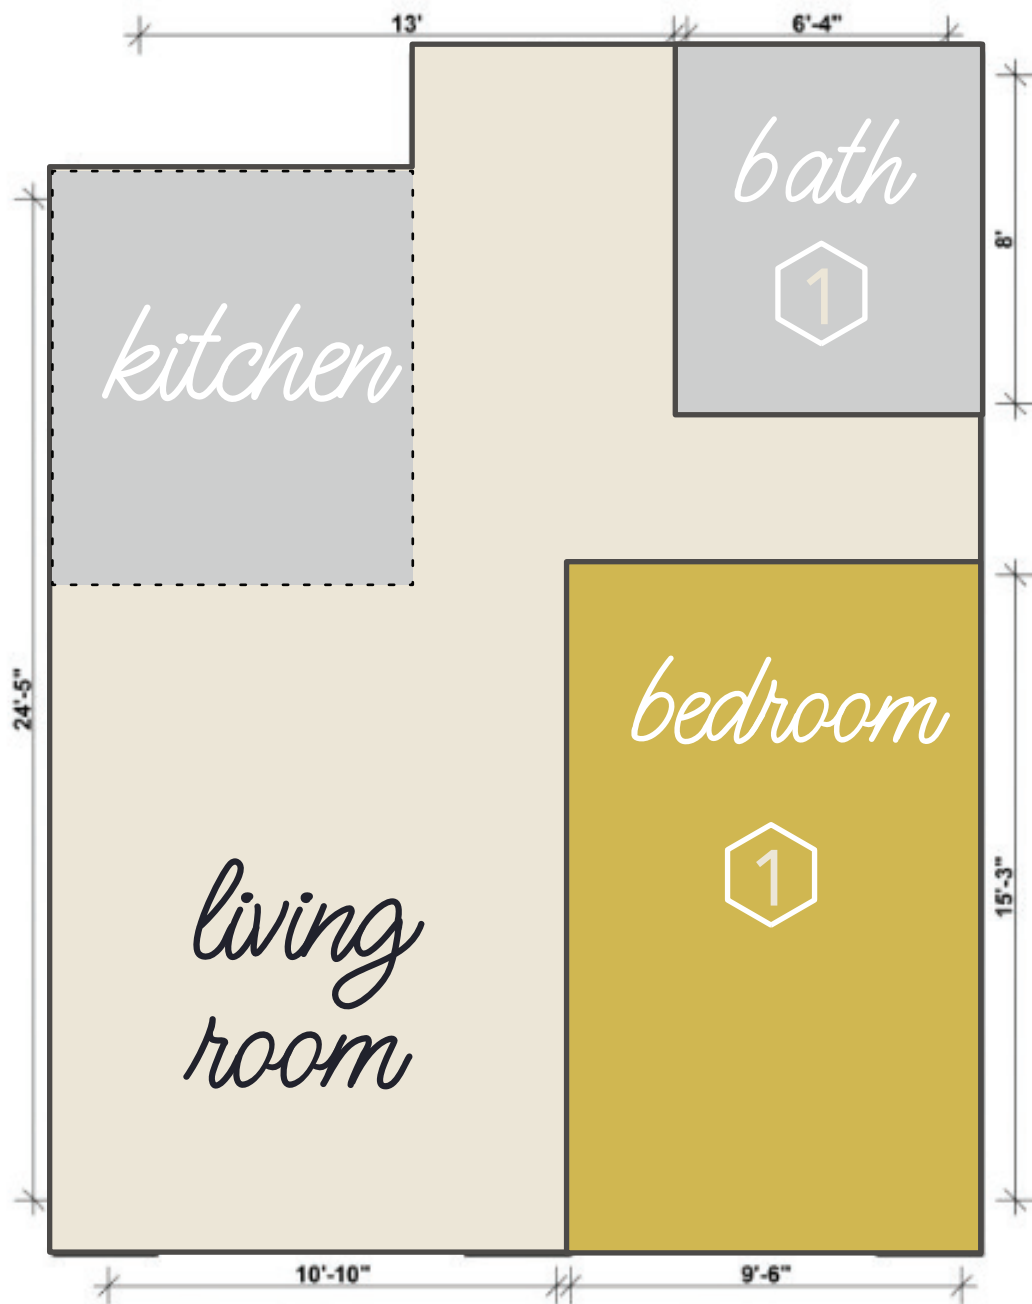

ALEXEY

635 4TH AVENUE

1 BEDROOM TYPE A

UNITS: 307 | 407 | 507 | 606 | 706

measurements are for illustrative purposes only

706