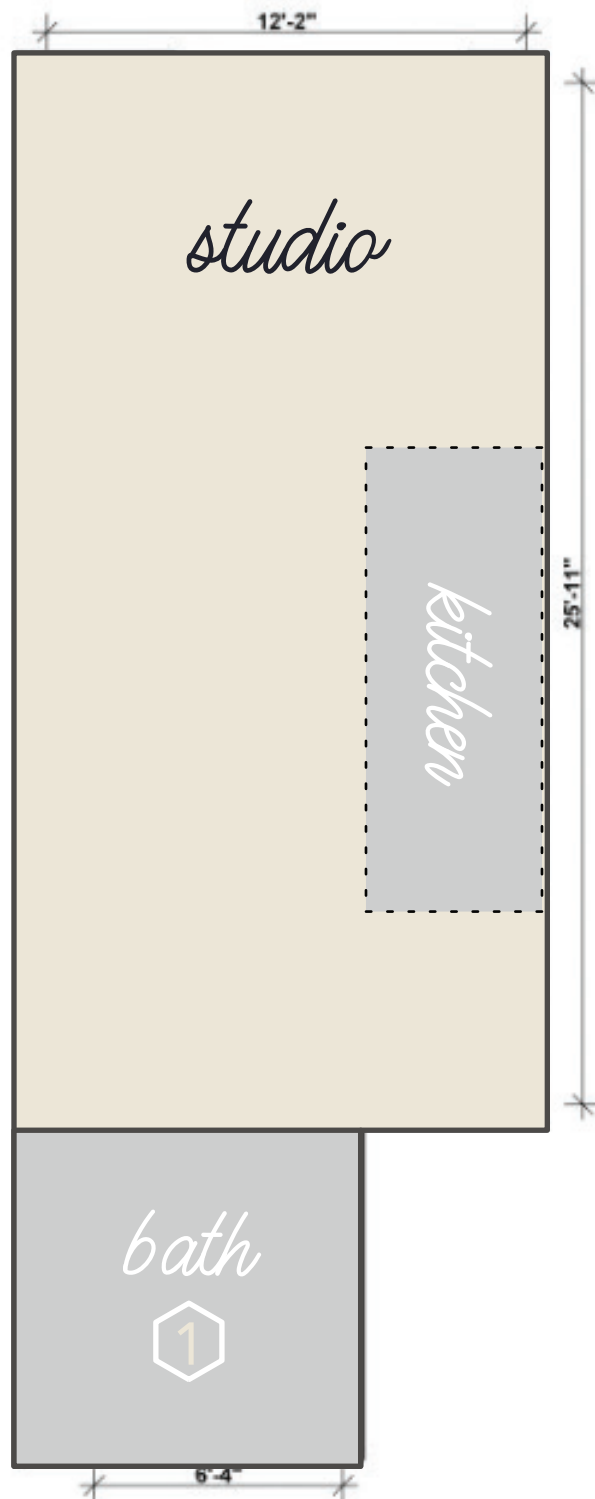

ALEXEY

635 4TH AVENUE

STUDIO

UNITS: 707 | 807

measurements are for illustrative purposes only

707

FIDDLER
REALTY