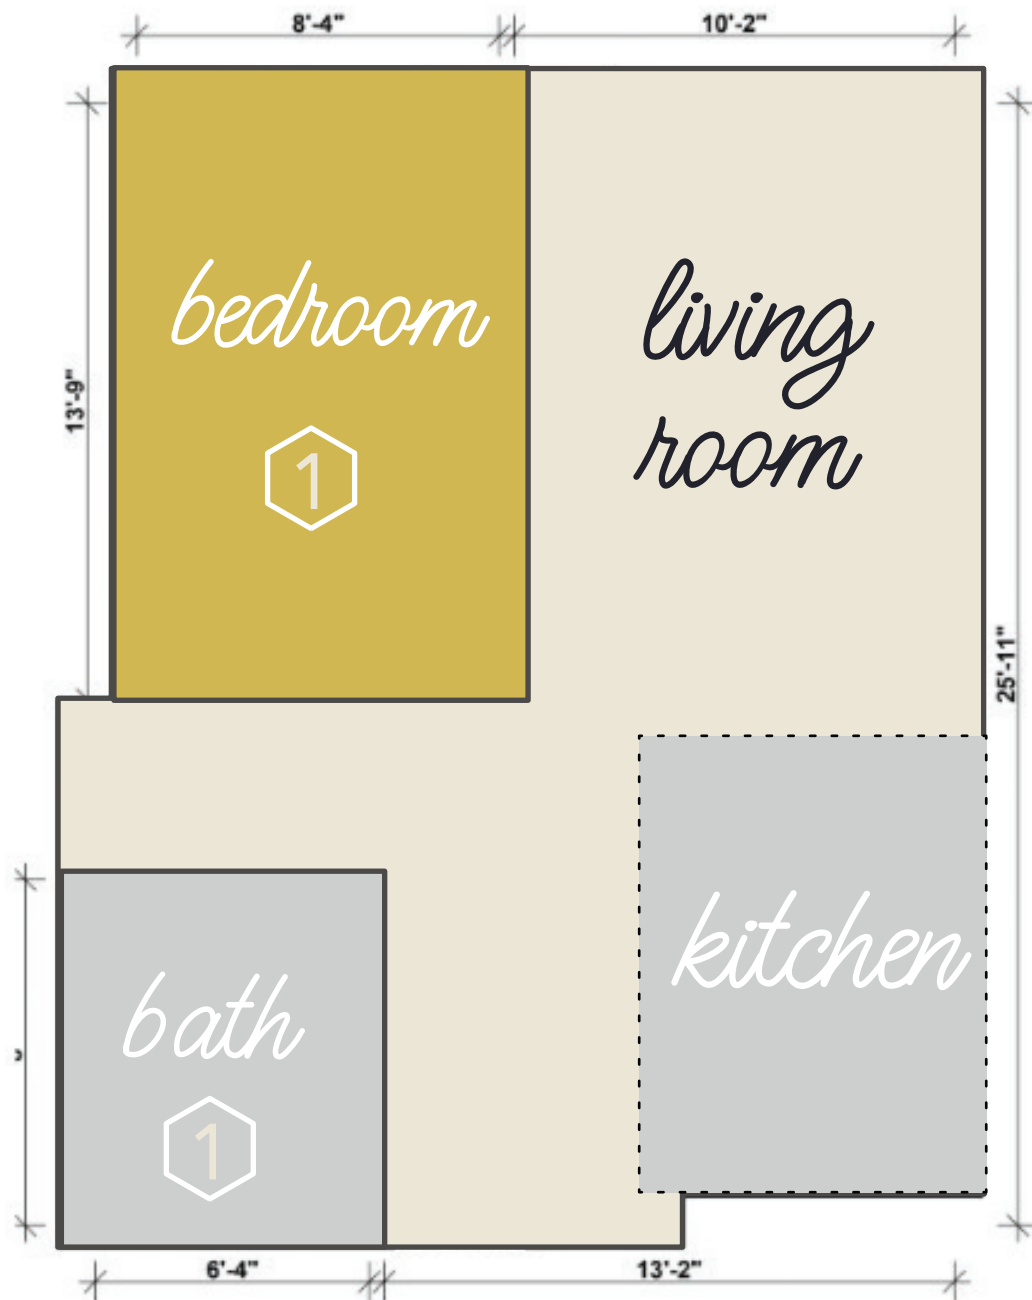

ALEXEY

635 4TH AVENUE

1 BEDROOM TYPE A

UNITS: 510 | 609 | 709 | 809

*measurements are for illustrative purposes only*

709

**FIDDLER**  
REALTY