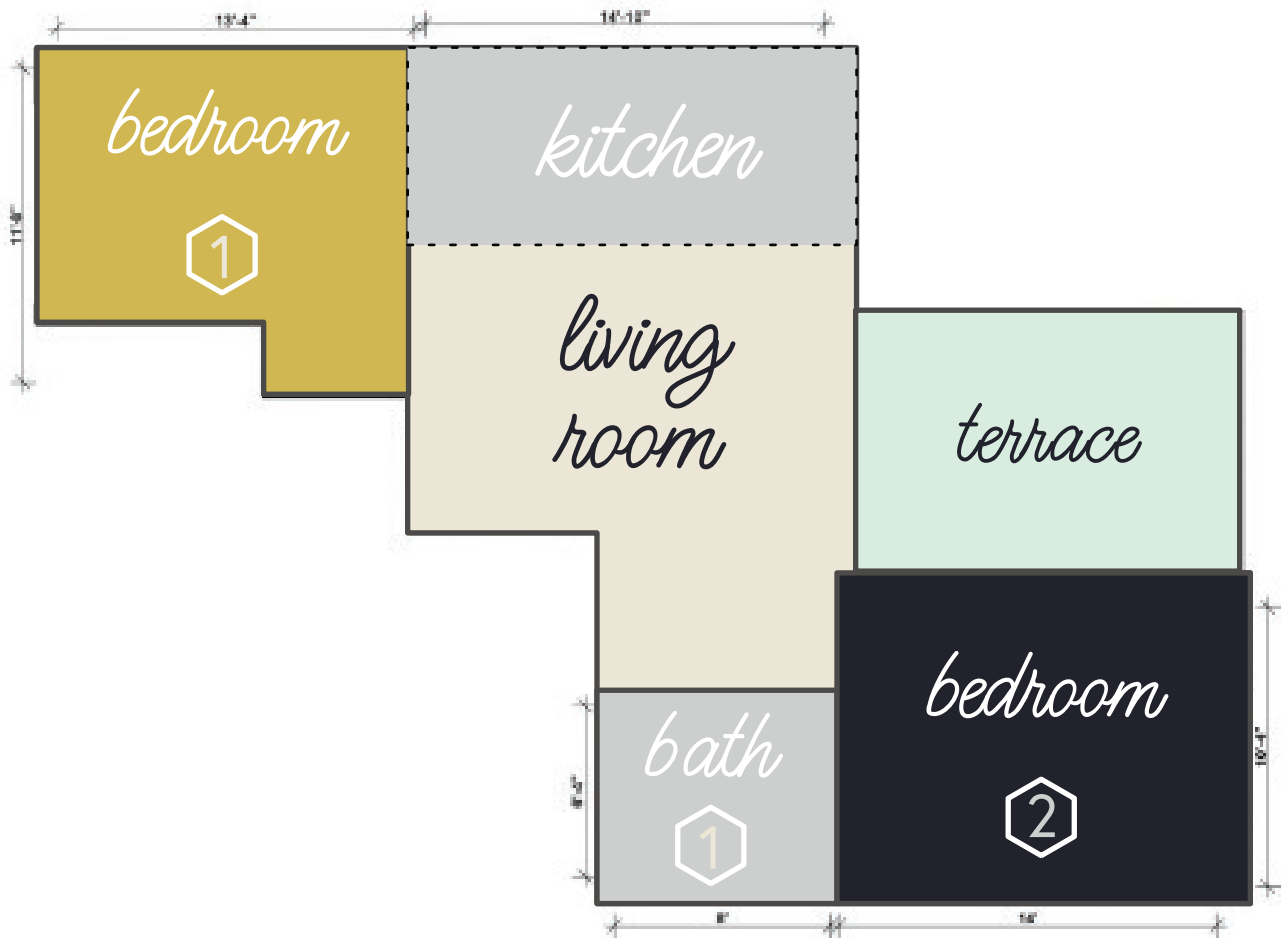

**ALEXEY**

635 4TH AVENUE

**2 BEDROOM WITH TERRACE**

**UNITS: 801**

*measurements are for illustrative purposes only*

801