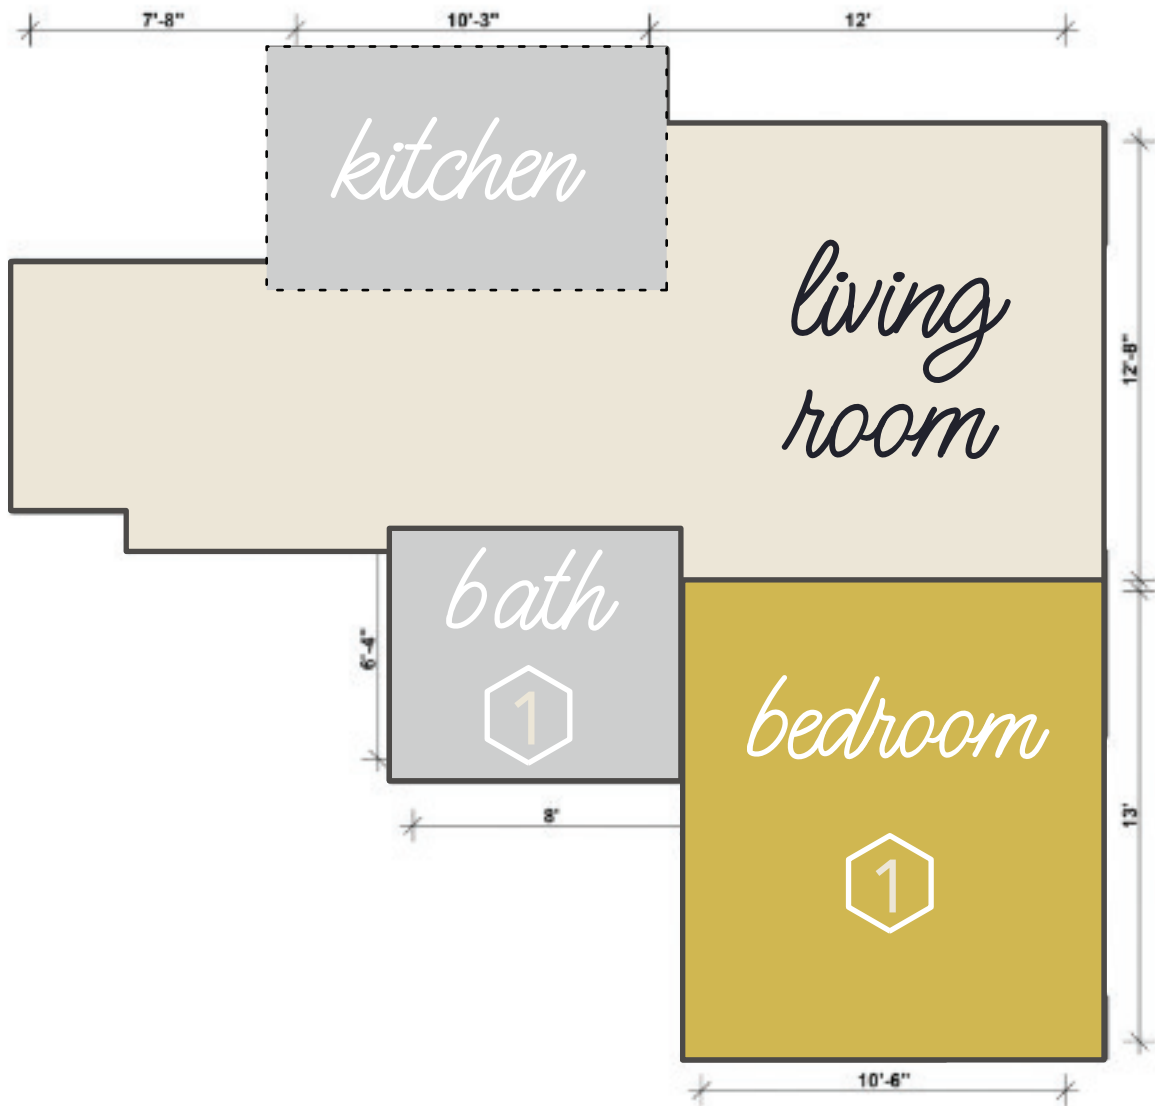

ALEXEY

635 4TH AVENUE

1 BEDROOM

UNITS: 602 | 702 | 802 | 902*

measurements are for illustrative purposes only

802

FIDDLER
REALTY