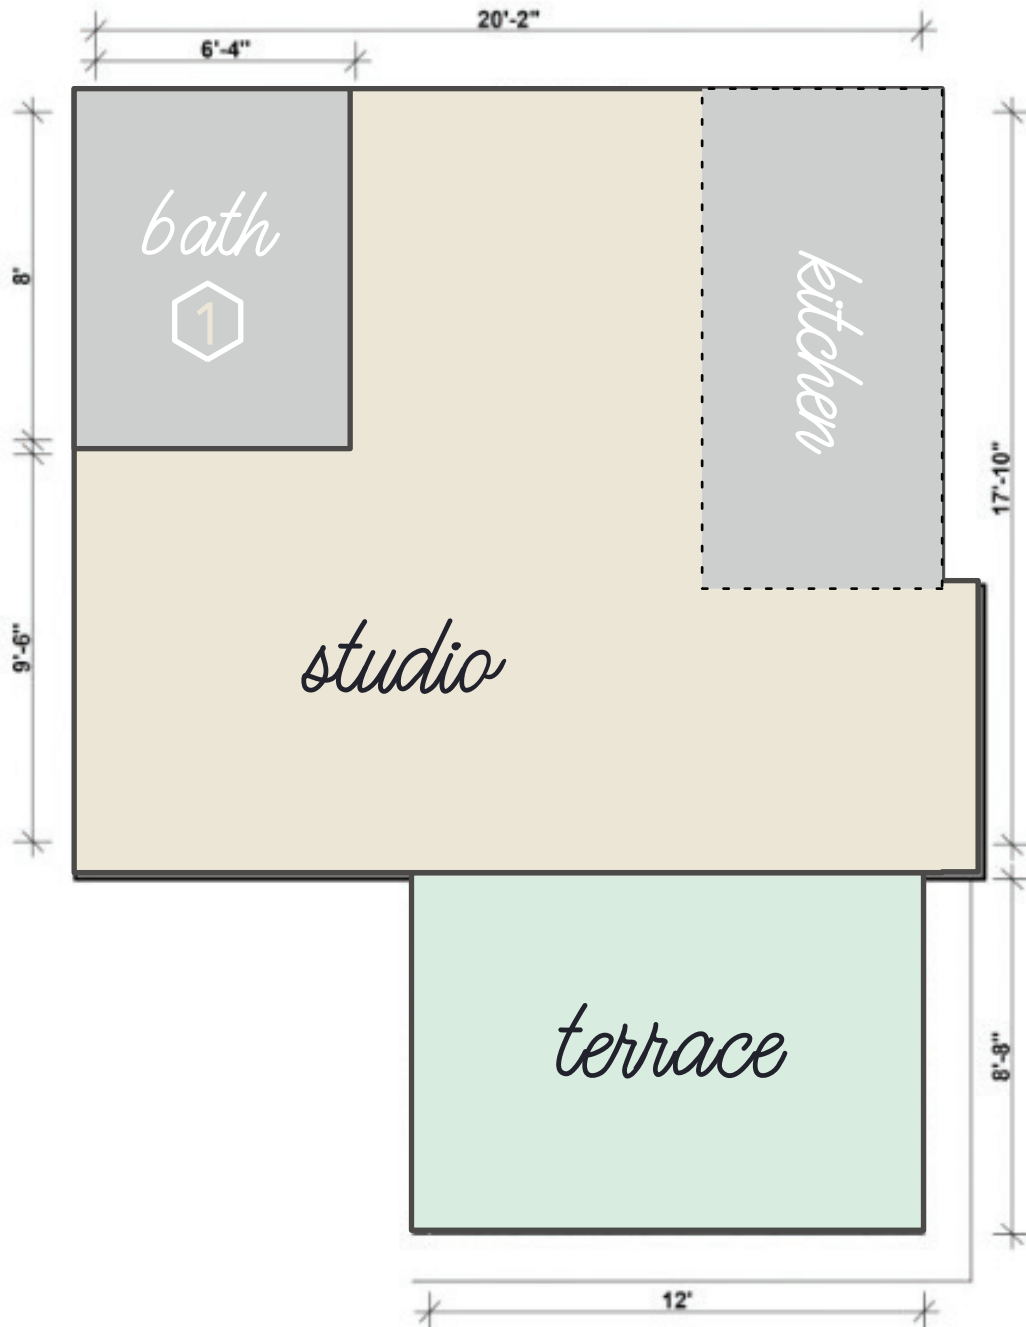

ALEXEY

635 4TH AVENUE

STUDIO WITH TERRACE

UNITS: 804

measurements are for illustrative purposes only

804