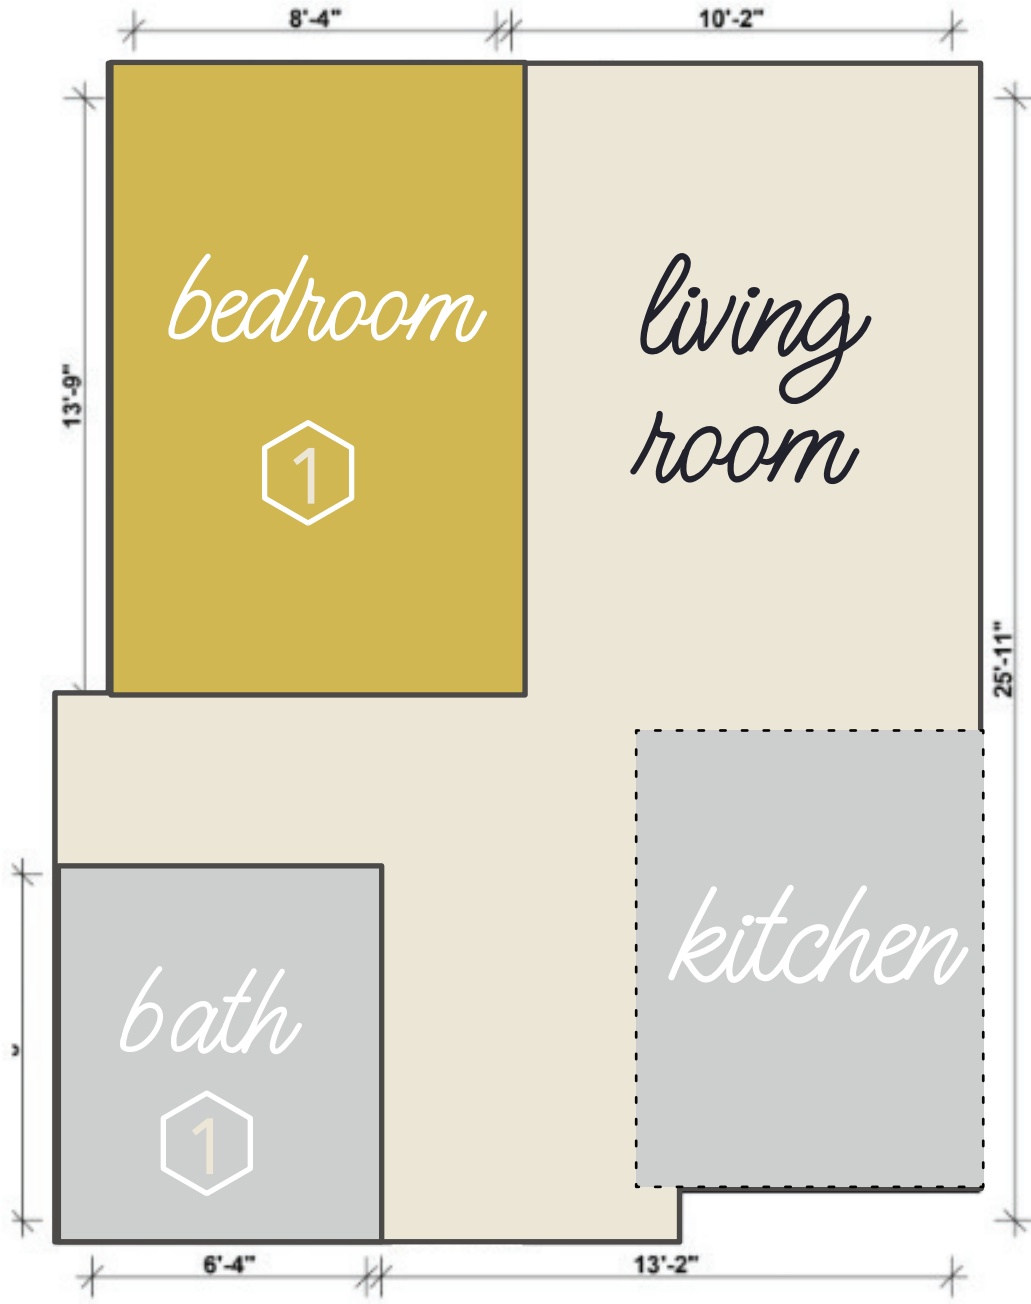

ALEXEY

635 4TH AVENUE

1 BEDROOM TYPE A

UNITS: 510 | 609 | 709 | 809

measurements are for illustrative purposes only

809