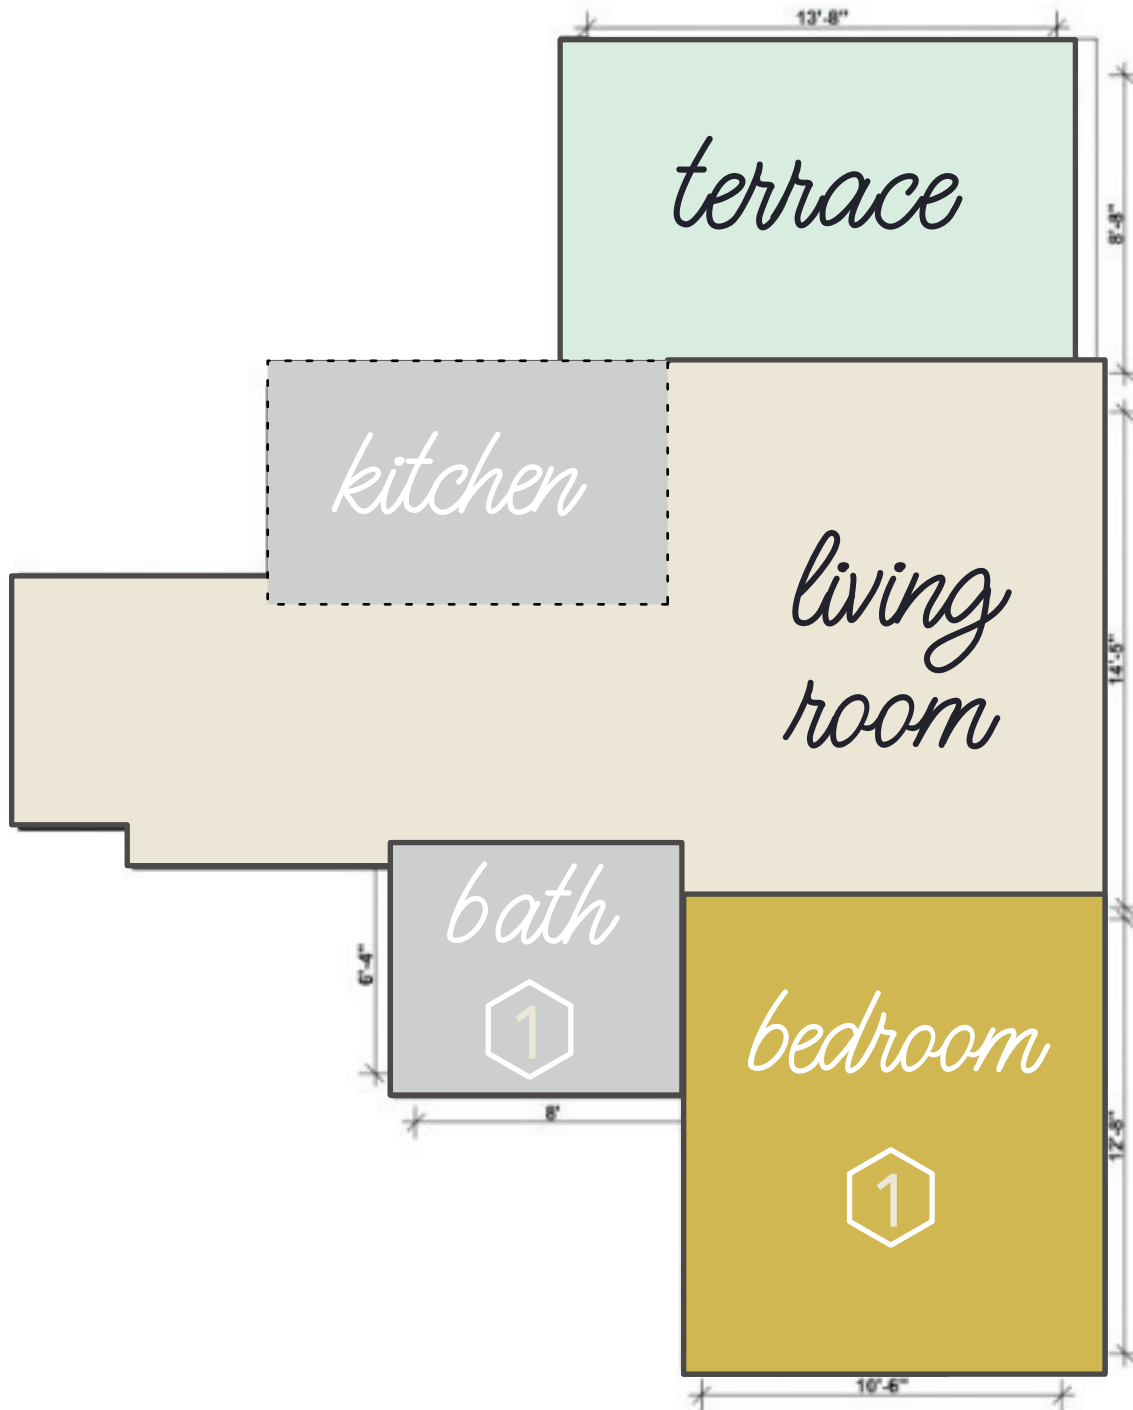

ALEXEY

635 4TH AVENUE

1 BEDROOM WITH TERRACE

UNITS: 602 | 702 | 802 | 902\*

*measurements are for illustrative purposes only*

902