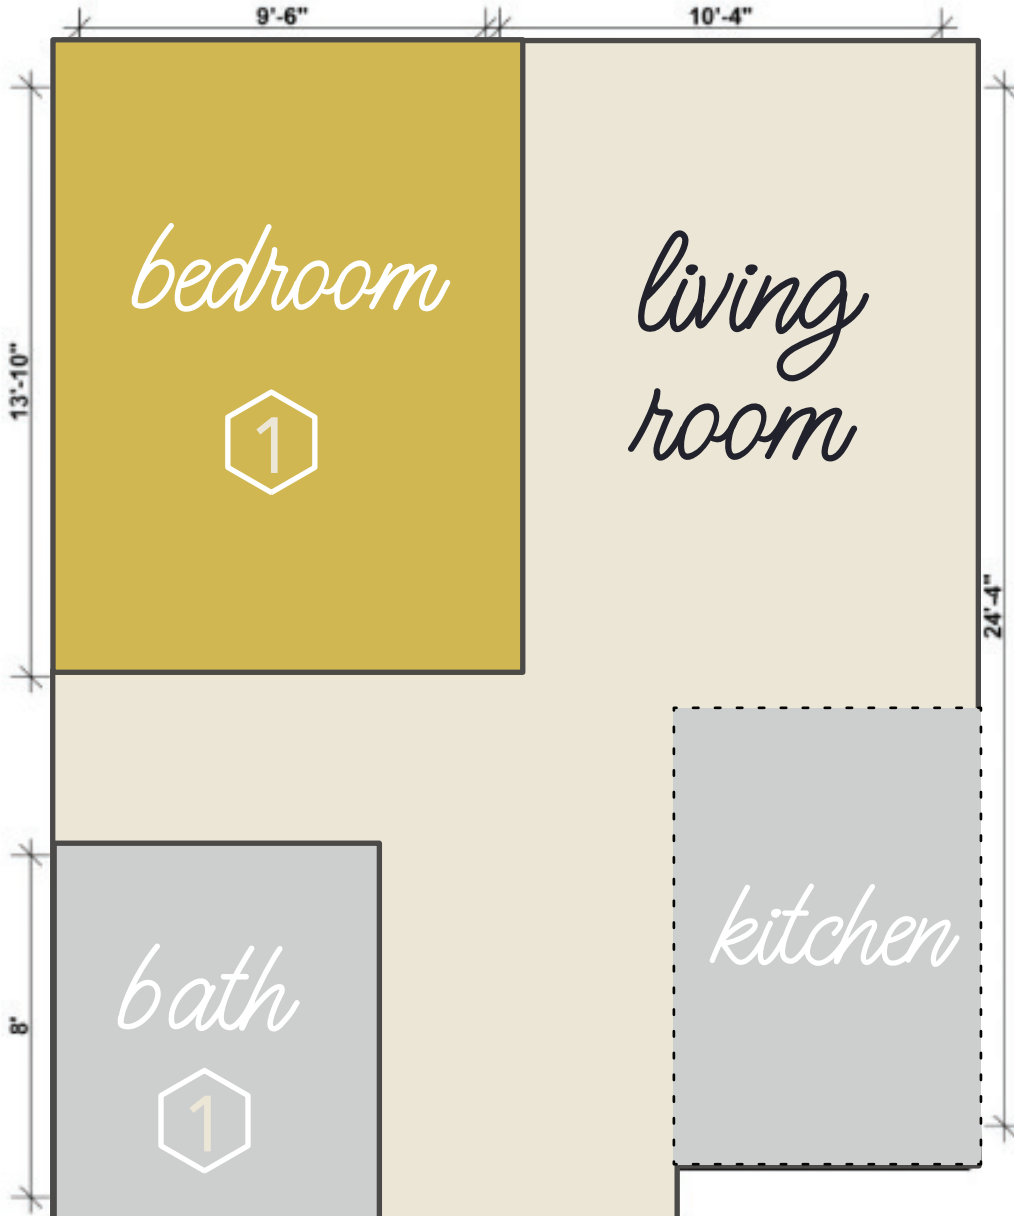

ALEXEY

635 4TH AVENUE

1 BEDROOM TYPE A

UNITS: 907 | 1007 | 1106 | 1205

measurements are for illustrative purposes only

907